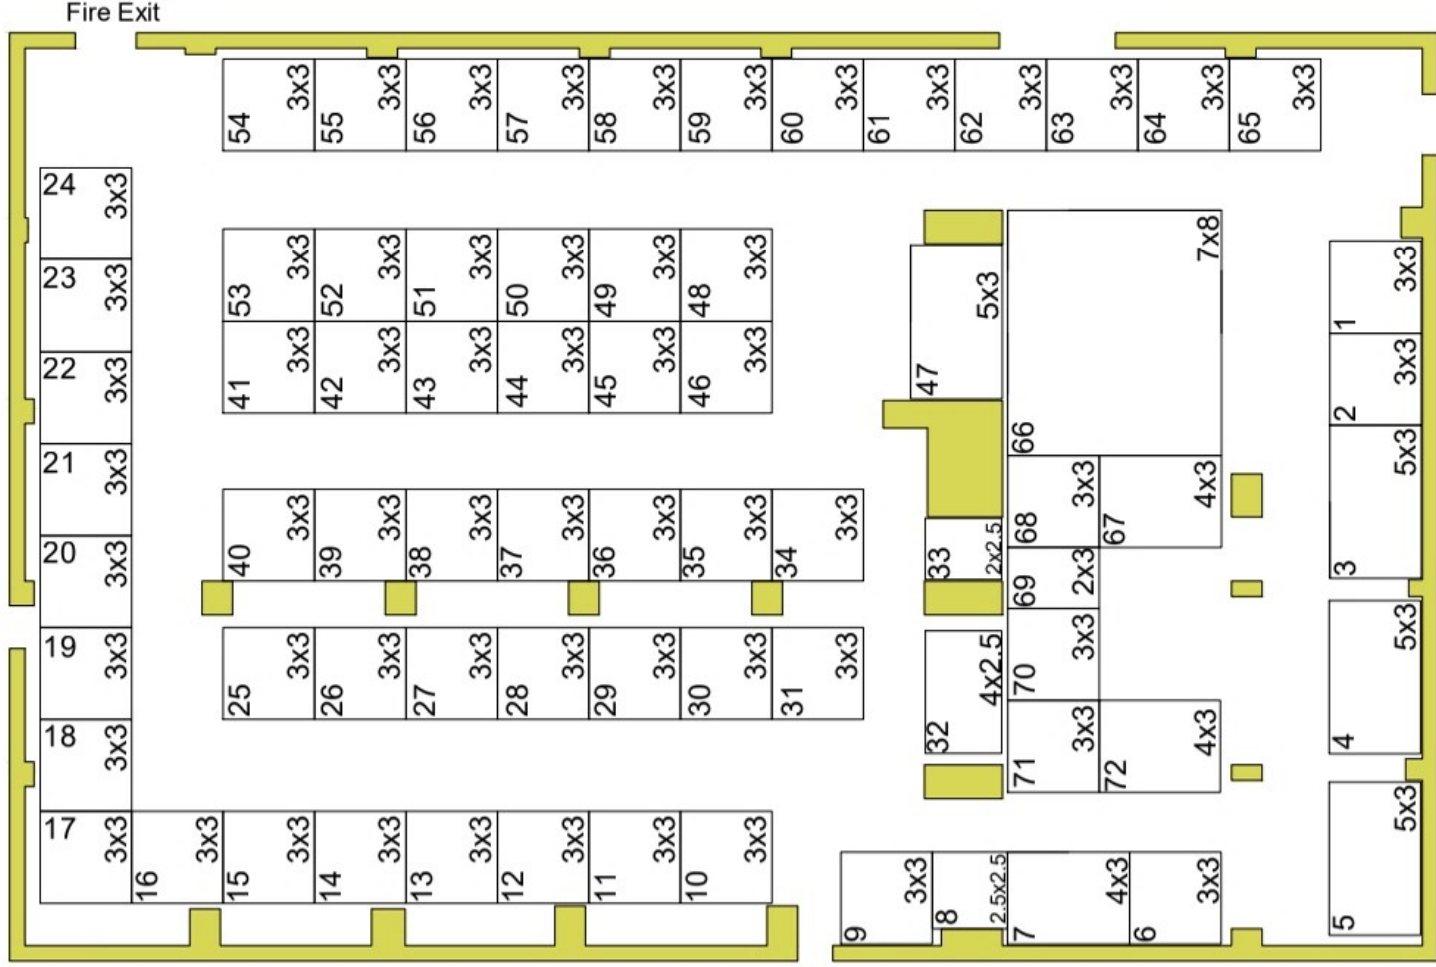

### 14 - 16 July 2023

**Exhibition Hall - 2A**  
 Total Stalls = 25  
 3x3 = 19  
 3x2 = 01  
 4x2 = 03  
 5x3 = 02

**Rajasthan Domestic Travel Mart 2023**  
 Rajasthan International Centre, Jhalana  
 14 - 16 July 2023

**Exhibition Hall - 1**

**Total Stalls = 72**

**3x3 = 60**

**2x3 = 01**

**7x8 = 01**

**2.5x2.5 = 01**

**2x2.5 = 01**

**4x2.5 = 01**

### Exhibition Hall - 2A

Total Stalls = 25

- 3x3 = 19
- 3x2 = 01
- 4x2 = 03
- 5x3 = 02

**Hall  
 First Floor**

Total Stalls = 39

3x3 = 25

4x3 = 01

2x2 = 12

3x2 = 01

**Mini Auditorium Gallery  
 First Floor**