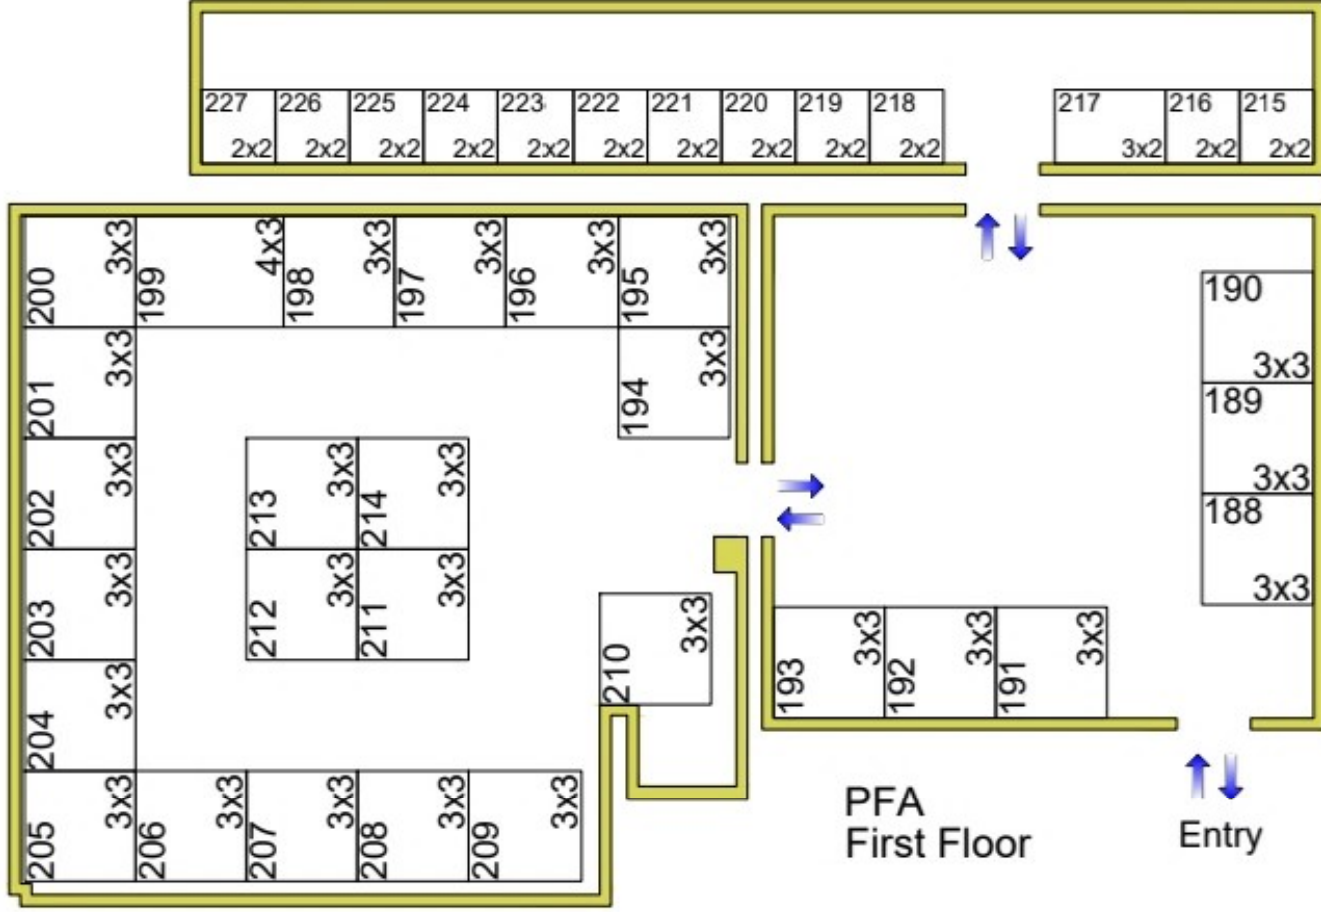

### Exhibition Hall - 2A

Total Stalls = 25

- 3x3 = 19
- 3x2 = 01
- 4x2 = 03
- 5x3 = 02

### Exhibition Hall - 2

Total Stalls = 49

- 3x2 = 10
- 2x2 = 05
- 4x3 = 01
- 3x3 = 02
- 6.5x12 = 01
- 4x4 = 01
- 4x2 = 25
- 5x2 = 04

Entry

**Rajasthan Domestic Travel Mart 2023**  
 Rajasthan International Centre, Jhalana  
 14 - 16 July 2023

**Hall  
 First Floor**

Total Stalls = 39

3x3 = 25

4x3 = 01

2x2 = 12

3x2 = 01

**Mini Auditorium Gallery  
 First Floor**