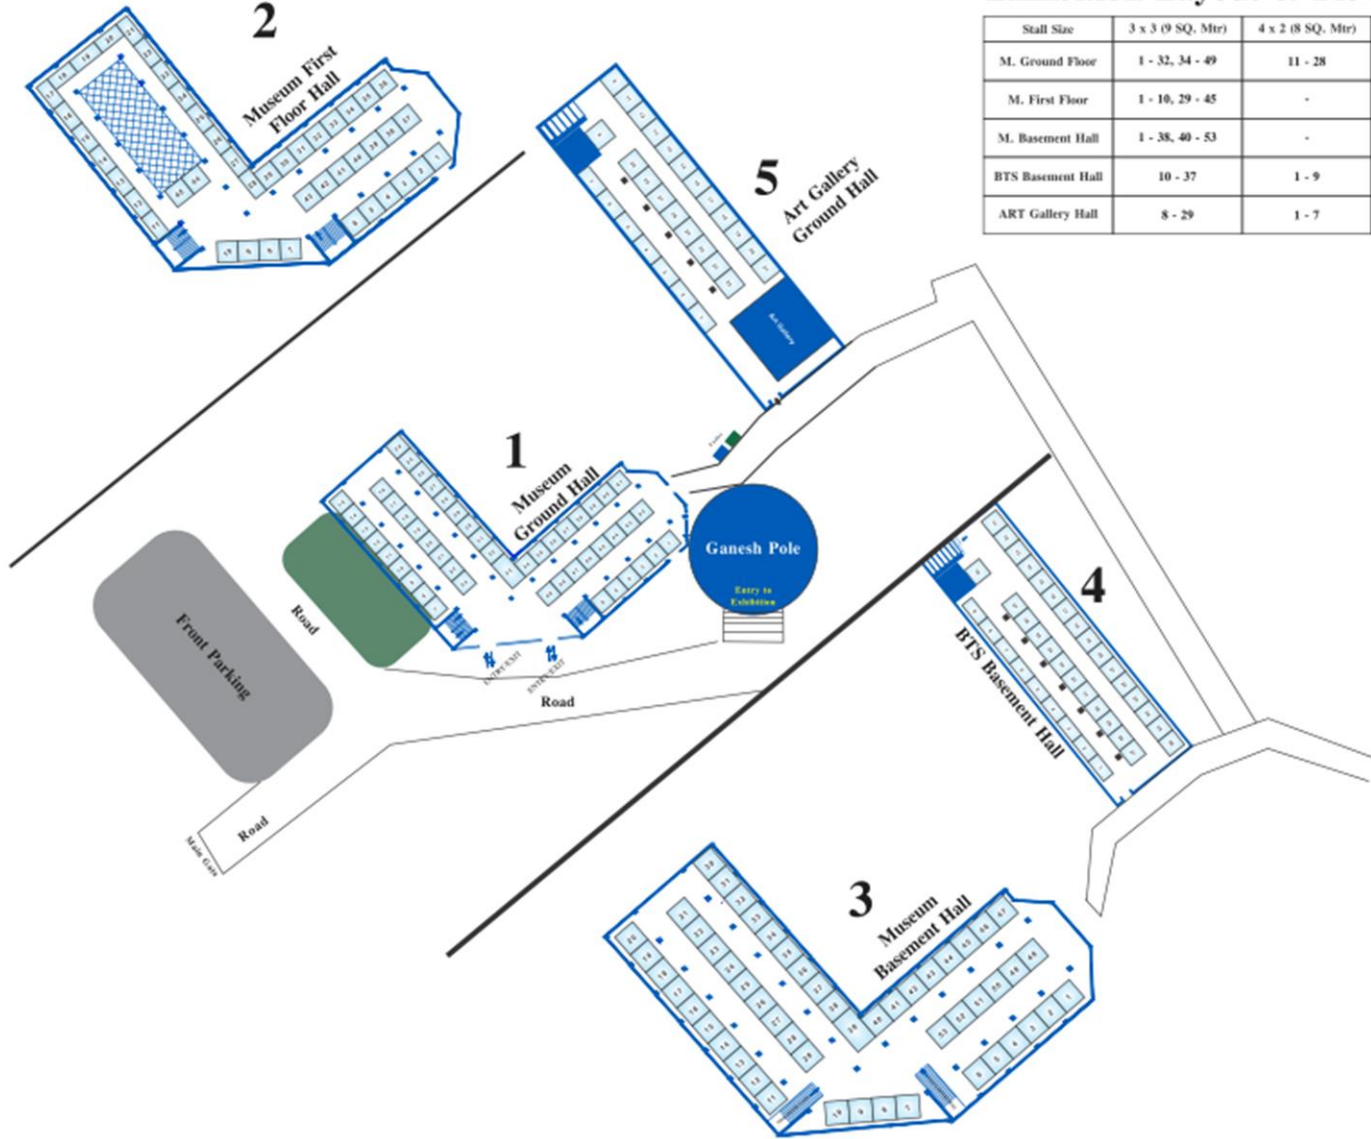

Incredible India

Rajasthan Domestic Travel Mart 2018

July 21-22 , 2018

Venue : B M Birla Convention Centre, Jaipur

Rajasthan Domestic Travel Mart 2018

July 21-22, 2018

Venue : B M Birla Convention Centre, Jaipur

Exhibition Layout & Flow

Stall Size	3 x 3 (9 SQ. Mtr)	4 x 2 (8 SQ. Mtr)	5 x 3 (15 SQ. Mtr)
M. Ground Floor	1 - 32, 34 - 49	11 - 28	33
M. First Floor	1 - 10, 29 - 45	-	-
M. Basement Hall	1 - 38, 40 - 53	-	39
BTS Basement Hall	10 - 37	1 - 9	-
ART Gallery Hall	8 - 29	1 - 7	-

EXHIBITION LAYOUT PLAN
 MUSEUM HALL (GROUND FLOOR)
 GRID SIZE= 1M X 1M

Rajasthan Domestic Travel Mart 2018

July 21-22, 2018
 Venue : B M Birla Convention Centre Jaipur

MUSEUM HALL (Ground Floor)

Total No. of Stall : 50 Nos.

1 - 24, 26 - 49 : 3 x 3 mtr
 25 : 5 x 3 mtr

EXHIBITION LAYOUT PLAN
MUSEUM HALL (FIRST FLOOR)

Rajasthan Domestic Travel Mart 2018

July 21-22, 2018

Venue : B M Birla Convention Centre Jaipur

MUSEUM HALL (First Floor)