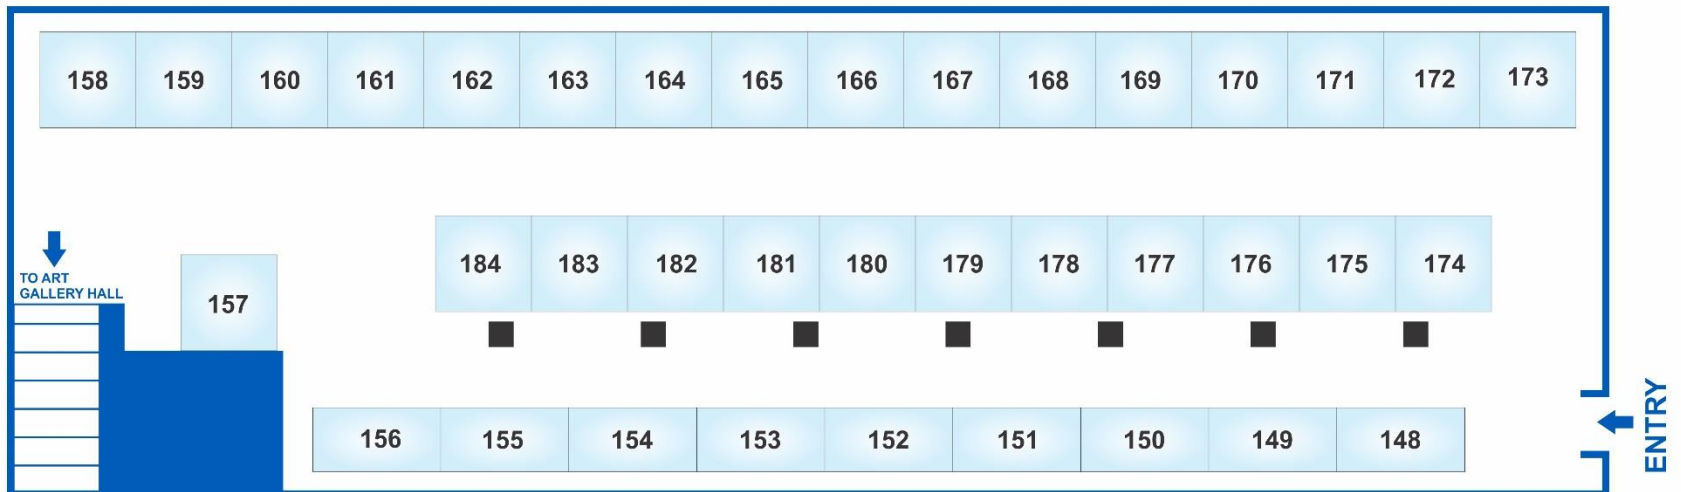

1 - 24, 26 - 49 : 3 x 3 mtr
 25 : 5 x 3 mtr

EXHIBITION LAYOUT PLAN
MUSEUM HALL (FIRST FLOOR)

Rajasthan Domestic Travel Mart 2018

July 21-22, 2018

Venue : B M Birla Convention Centre Jaipur

MUSEUM HALL (First Floor)

Total No. of Stall : 45 Nos.

50 - 63, 82 - 94 : 3 x 3 mtr
64- 81 : 4 x 2 mtr

EXHIBITION LAYOUT PLAN
 MUSEUM HALL (BASEMENT)
 GRID SIZE= 1M X 1M

Rajasthan Domestic Travel Mart 2018

July 21-22, 2018
 Venue : B M Birla Convention Centre Jaipur

MUSEUM HALL (BASEMENT)

Total No. of Stall : 53 Nos.

95 - 113 , 115 - 147 : 3 x 3 mtr
 114 : 5 x 3 mtr

BTS Basement Hall

Total No. of Stall : 37 Nos.

148 - 156 : 4 x 2 mtr

157 - 184 : 3 x 3 mtr

Rajasthan Domestic Travel Mart 2018

July 21-22 , 2018

Venue : B M Birla Convention Centre Jaipur

ART Gallery Hall

Total No. of Stall : 29 Nos.

185 - 205 : 4 x 2 mtr

206 - 212 : 3 x 3 mtr

Rajasthan Domestic Travel Mart 2018

July 21-22 , 2018