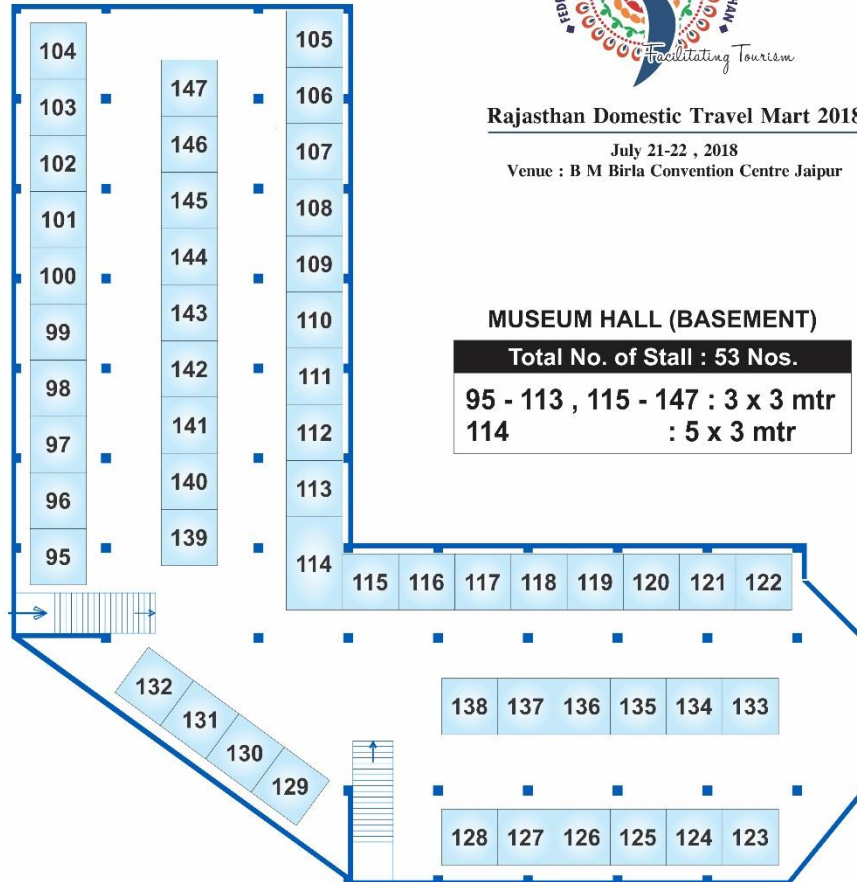

1 - 24, 26 - 49 : 3 x 3 mtr
 25 : 5 x 3 mtr

EXHIBITION LAYOUT PLAN
MUSEUM HALL (FIRST FLOOR)

Rajasthan Domestic Travel Mart 2018

July 21-22, 2018

Venue : B M Birla Convention Centre Jaipur

MUSEUM HALL (First Floor)

Total No. of Stall : 45 Nos.

50 - 63, 82 - 94 : 3 x 3 mtr
64- 81 : 4 x 2 mtr

EXHIBITION LAYOUT PLAN
 MUSEUM HALL (BASEMENT)
 GRID SIZE= 1M X 1M

Rajasthan Domestic Travel Mart 2018

July 21-22, 2018
 Venue : B M Birla Convention Centre Jaipur

MUSEUM HALL (BASEMENT)

Total No. of Stall : 53 Nos.

95 - 113 , 115 - 147 : 3 x 3 mtr
 114 : 5 x 3 mtr

BTS Basement Hall

Total No. of Stall : 37 Nos.

148 - 156 : 4 x 2 mtr

157 - 184 : 3 x 3 mtr

Rajasthan Domestic Travel Mart 2018

July 21-22 , 2018

Venue : B M Birla Convention Centre Jaipur

ART Gallery Hall

Total No. of Stall : 29 Nos.

185 - 205 : 4 x 2 mtr

206 - 212 : 3 x 3 mtr

Rajasthan Domestic Travel Mart 2018

July 21-22 , 2018