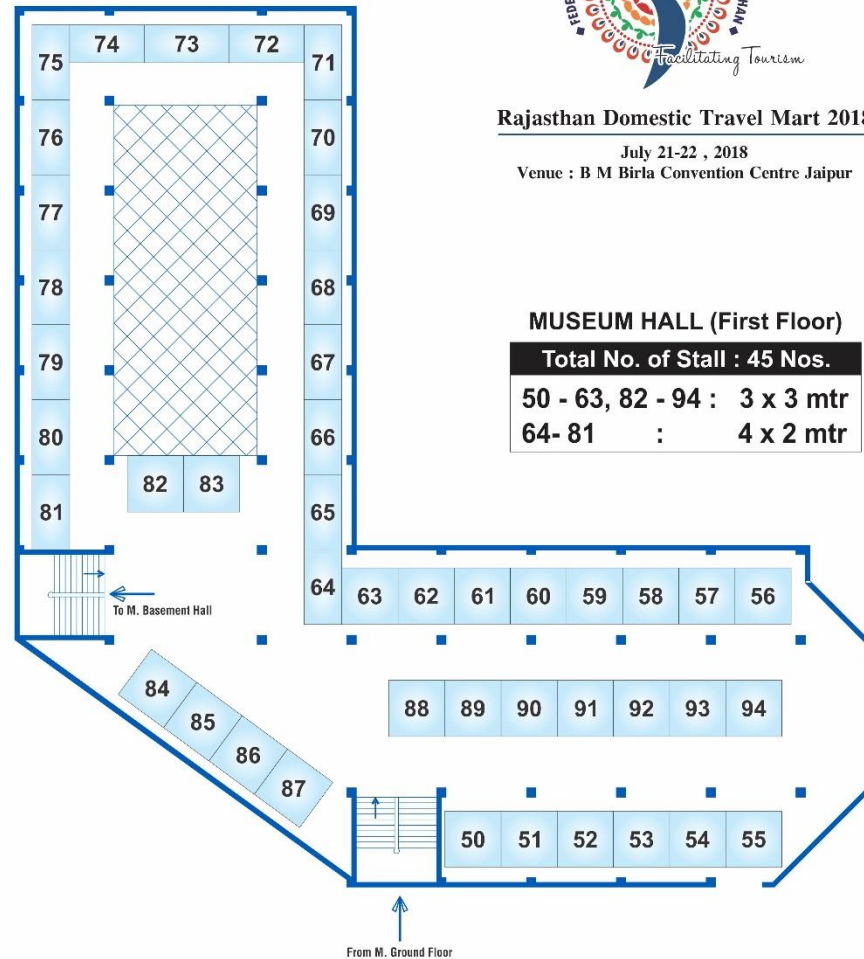

EXHIBITION LAYOUT PLAN
 MUSEUM HALL (GROUND FLOOR)
 GRID SIZE= 1M X 1M

Rajasthan Domestic Travel Mart 2018

July 21-22, 2018
 Venue : B M Birla Convention Centre Jaipur

MUSEUM HALL (Ground Floor)

Total No. of Stall : 50 Nos.

1 - 24, 26 - 49 : 3 x 3 mtr
 25 : 5 x 3 mtr

EXHIBITION LAYOUT PLAN
MUSEUM HALL (FIRST FLOOR)

Rajasthan Domestic Travel Mart 2018

July 21-22, 2018

Venue : B M Birla Convention Centre Jaipur

MUSEUM HALL (First Floor)

Total No. of Stall : 45 Nos.

50 - 63, 82 - 94 : 3 x 3 mtr
64- 81 : 4 x 2 mtr

EXHIBITION LAYOUT PLAN
 MUSEUM HALL (BASEMENT)
 GRID SIZE= 1M X 1M

Rajasthan Domestic Travel Mart 2018

July 21-22, 2018
 Venue : B M Birla Convention Centre Jaipur

July 21-22 , 2018

Venue : B M Birla Convention Centre Jaipur

ART Gallery Hall

Total No. of Stall : 29 Nos.

185 - 205 : 4 x 2 mtr

206 - 212 : 3 x 3 mtr

Rajasthan Domestic Travel Mart 2018

July 21-22 , 2018