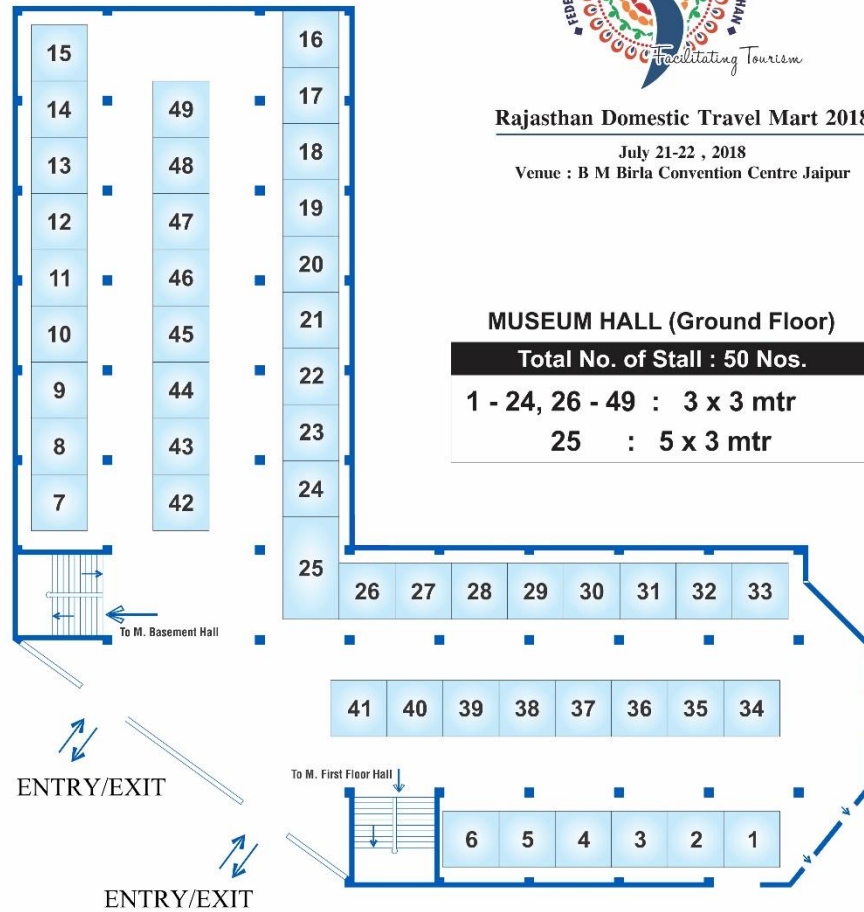

EXHIBITION LAYOUT PLAN
 MUSEUM HALL (GROUND FLOOR)
 GRID SIZE= 1M X 1M

Rajasthan Domestic Travel Mart 2018

July 21-22, 2018
 Venue : B M Birla Convention Centre Jaipur

MUSEUM HALL (Ground Floor)

Total No. of Stall : 50 Nos.

1 - 24, 26 - 49 : 3 x 3 mtr
 25 : 5 x 3 mtr

EXHIBITION LAYOUT PLAN
MUSEUM HALL (FIRST FLOOR)

Rajasthan Domestic Travel Mart 2018

July 21-22, 2018

Venue : B M Birla Convention Centre Jaipur

MUSEUM HALL (First Floor)

Total No. of Stall : 45 Nos.

50 - 63, 82 - 94 : 3 x 3 mtr
64- 81 : 4 x 2 mtr

EXHIBITION LAYOUT PLAN
 MUSEUM HALL (BASEMENT)
 GRID SIZE= 1M X 1M

Rajasthan Domestic Travel Mart 2018

July 21-22, 2018
 Venue : B M Birla Convention Centre Jaipur

July 21-22 , 2018

Venue : B M Birla Convention Centre Jaipur

ART Gallery Hall

Total No. of Stall : 29 Nos.

185 - 205 : 4 x 2 mtr

206 - 212 : 3 x 3 mtr

Rajasthan Domestic Travel Mart 2018

July 21-22 , 2018