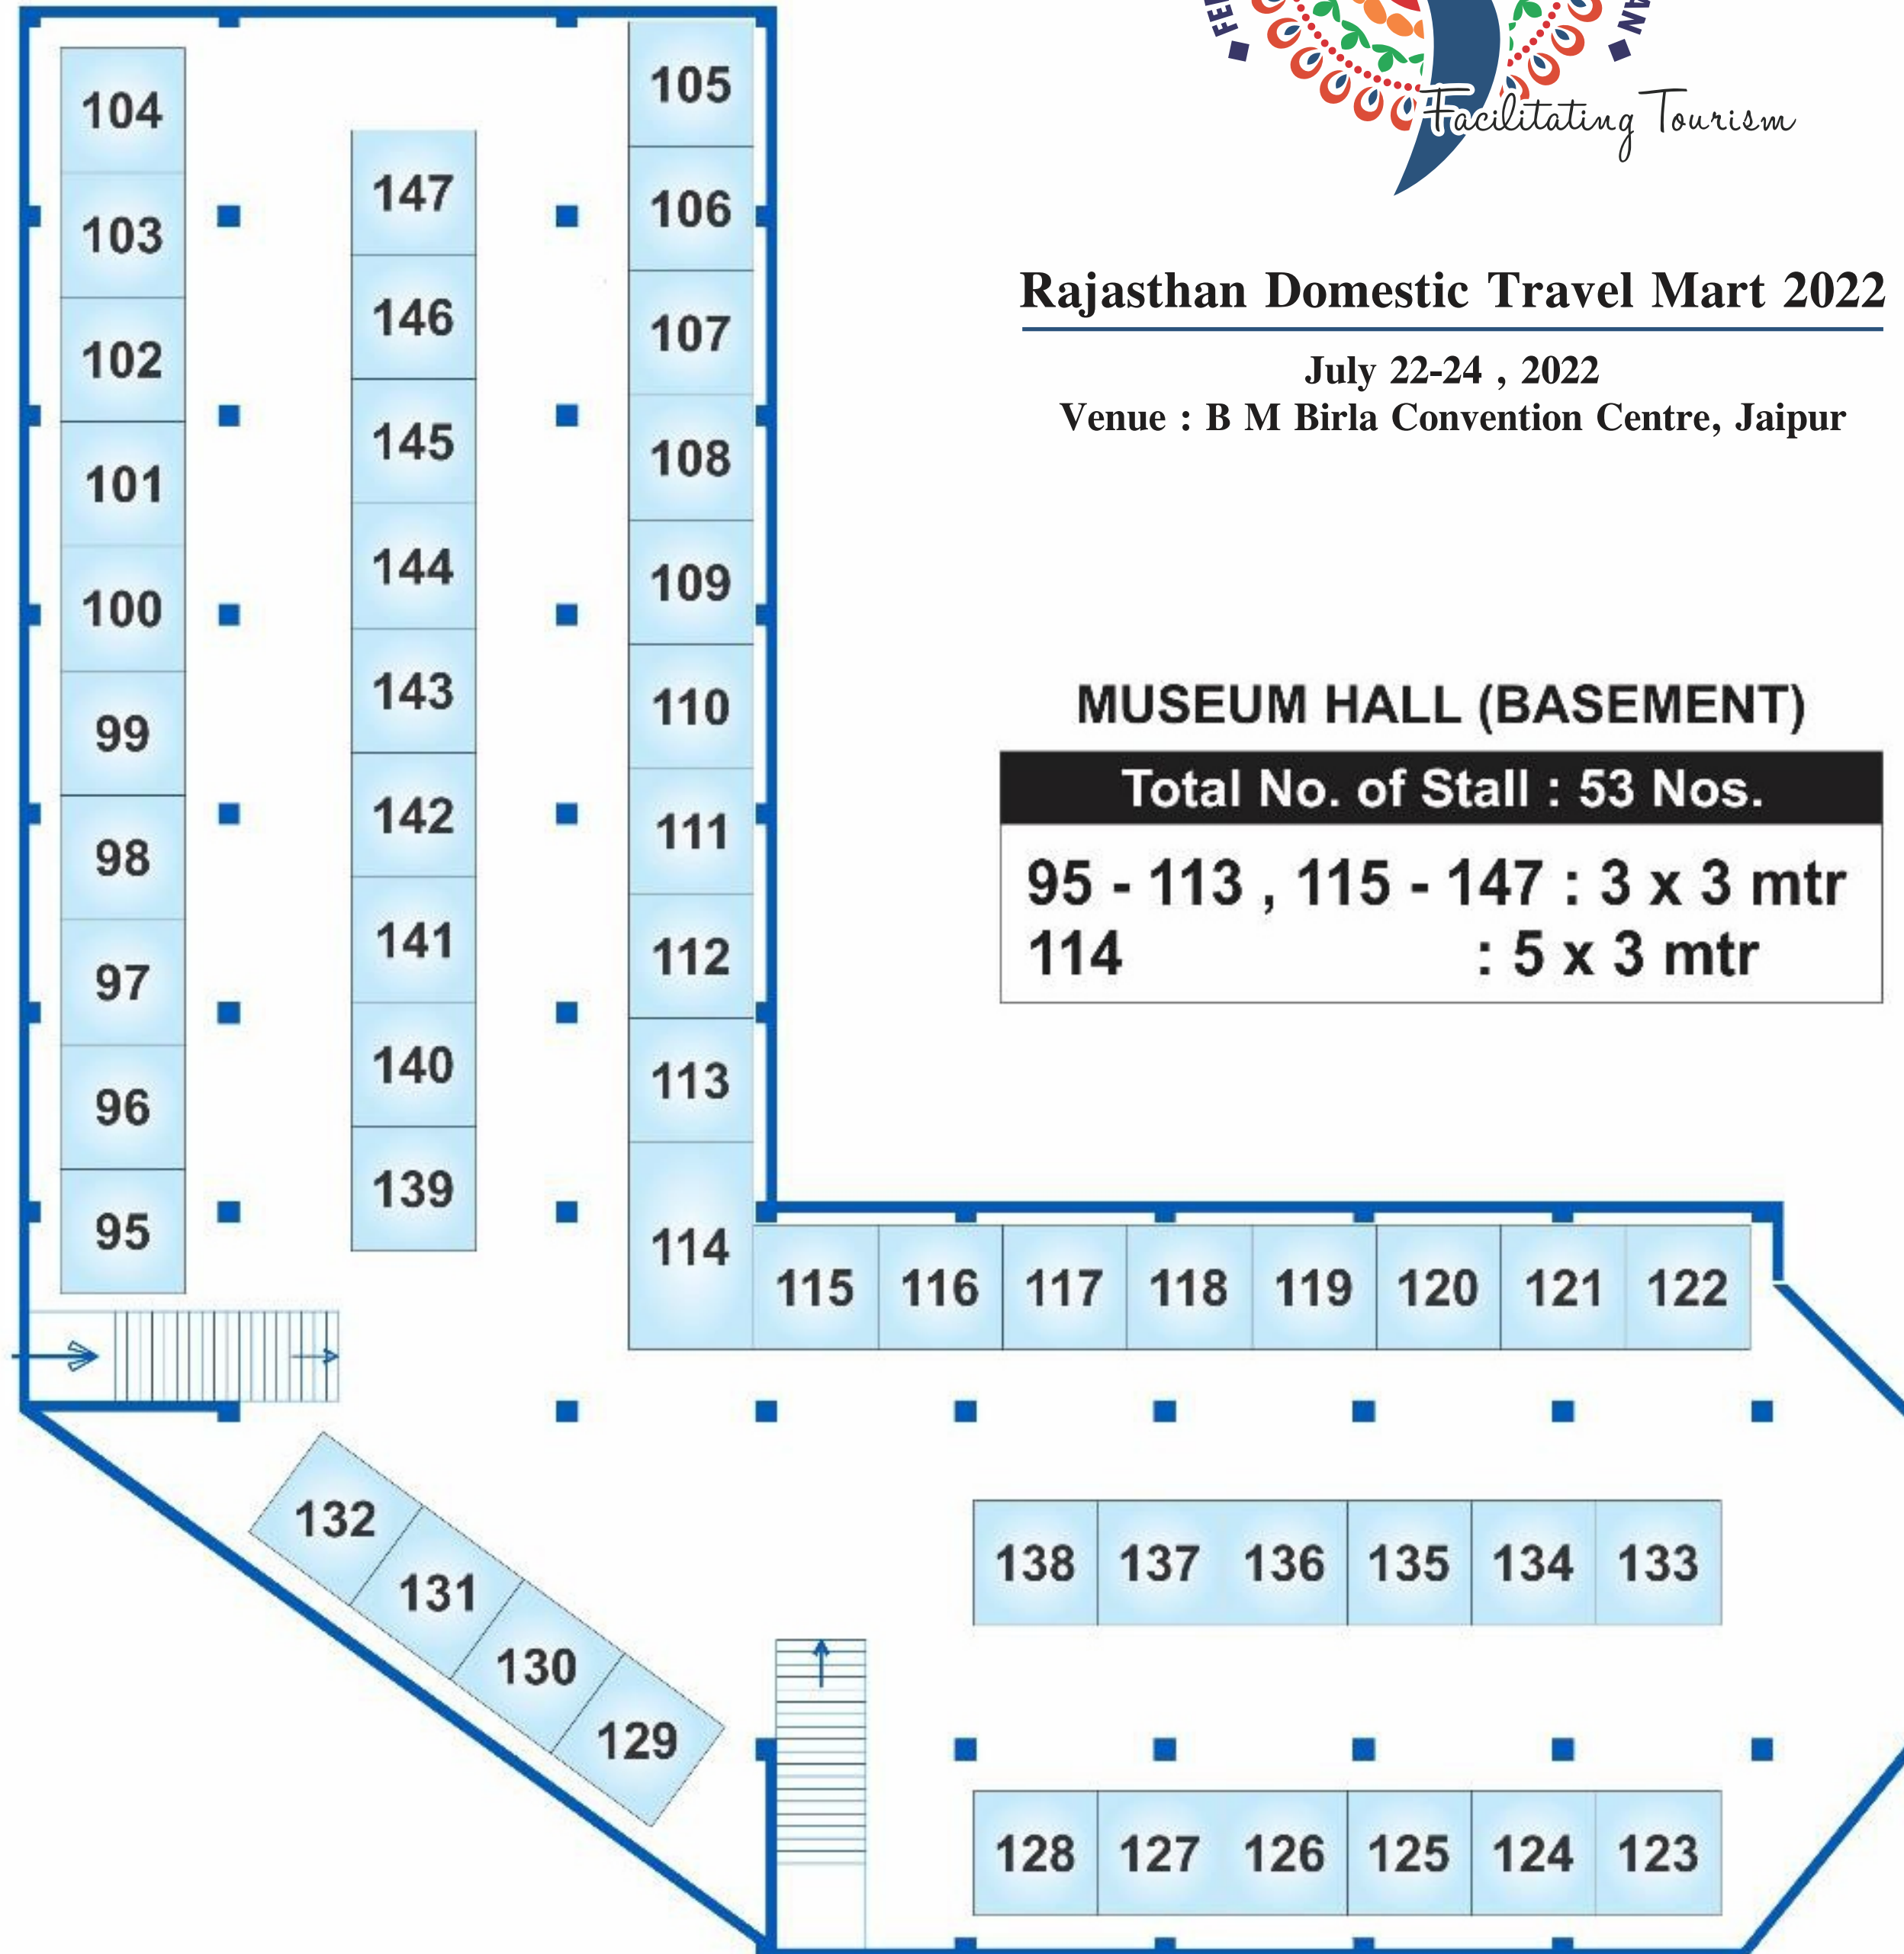

MUSEUM HALL (BASEMENT)

Total No. of Stall : 53 Nos.

95 - 113 , 115 - 147 : 3 x 3 mtr
114 : 5 x 3 mtr