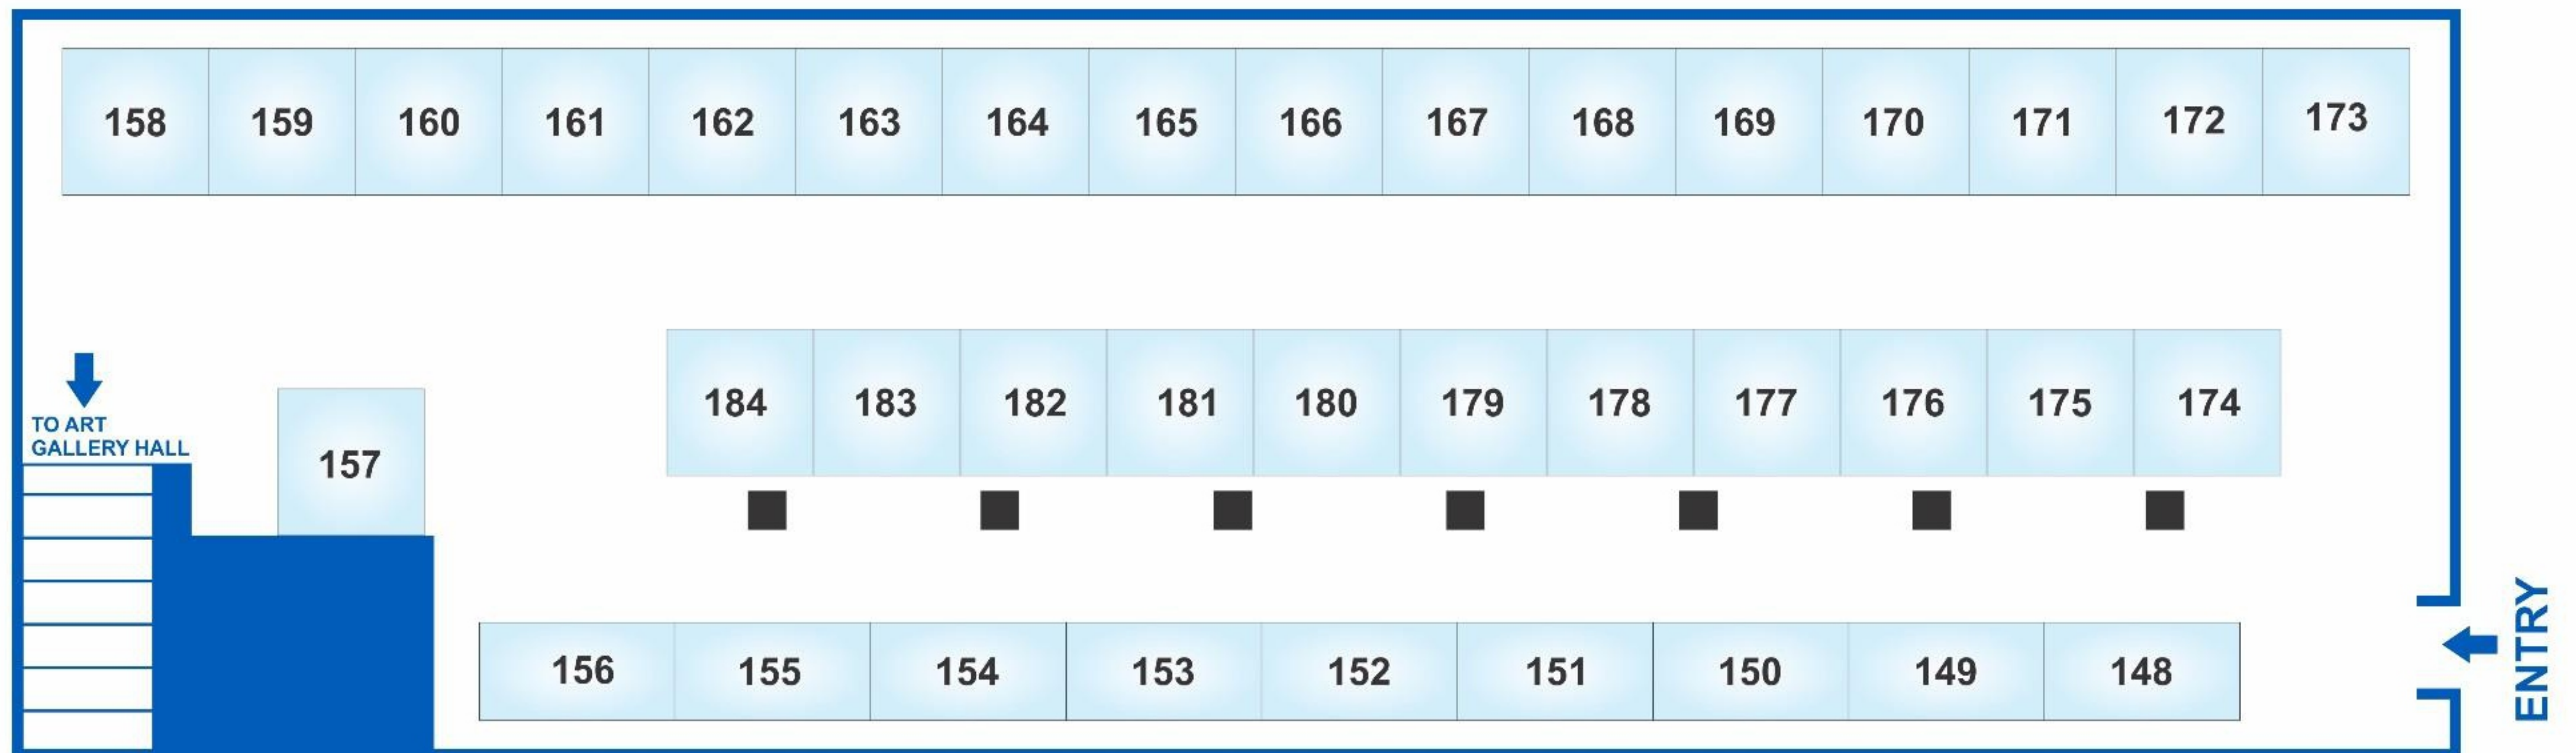

## Exhibition Layout & Flow

Stall Size	3 x 3 (9 SQ. Mtr)	4 x 2 (8 SQ. Mtr)	5 x 3 (15 SQ. Mtr)
M. Ground Floor	1 - 32, 34 - 49	11 - 28	33
M. First Floor	1 - 10, 29 - 45	-	-
M. Basement Hall	1 - 38, 40 - 53	-	39
BTS Basement Hall	10 - 37	1 - 9	-
ART Gallery Hall	8 - 29	1 - 7	-

EXHIBITION LAYOUT PLAN  
MUSEUM HALL (BASEMENT)

GRID SIZE= 1M X 1M

**Rajasthan Domestic Travel Mart 2022**

July 22-24 , 2022

Venue : B M Birla Convention Centre, Jaipur

**MUSEUM HALL (BASEMENT)**

**Total No. of Stall : 53 Nos.**

## BTS Basement Hall

Total No. of Stall : 37 Nos.

148 - 156 : 4 x 2 mtr

157 - 184 : 3 x 3 mtr

## ART Gallery Hall

**Total No. of Stall : 29 Nos.**

**185 - 205 : 4 x 2 mtr**  
**206 - 212 : 3 x 3 mtr**