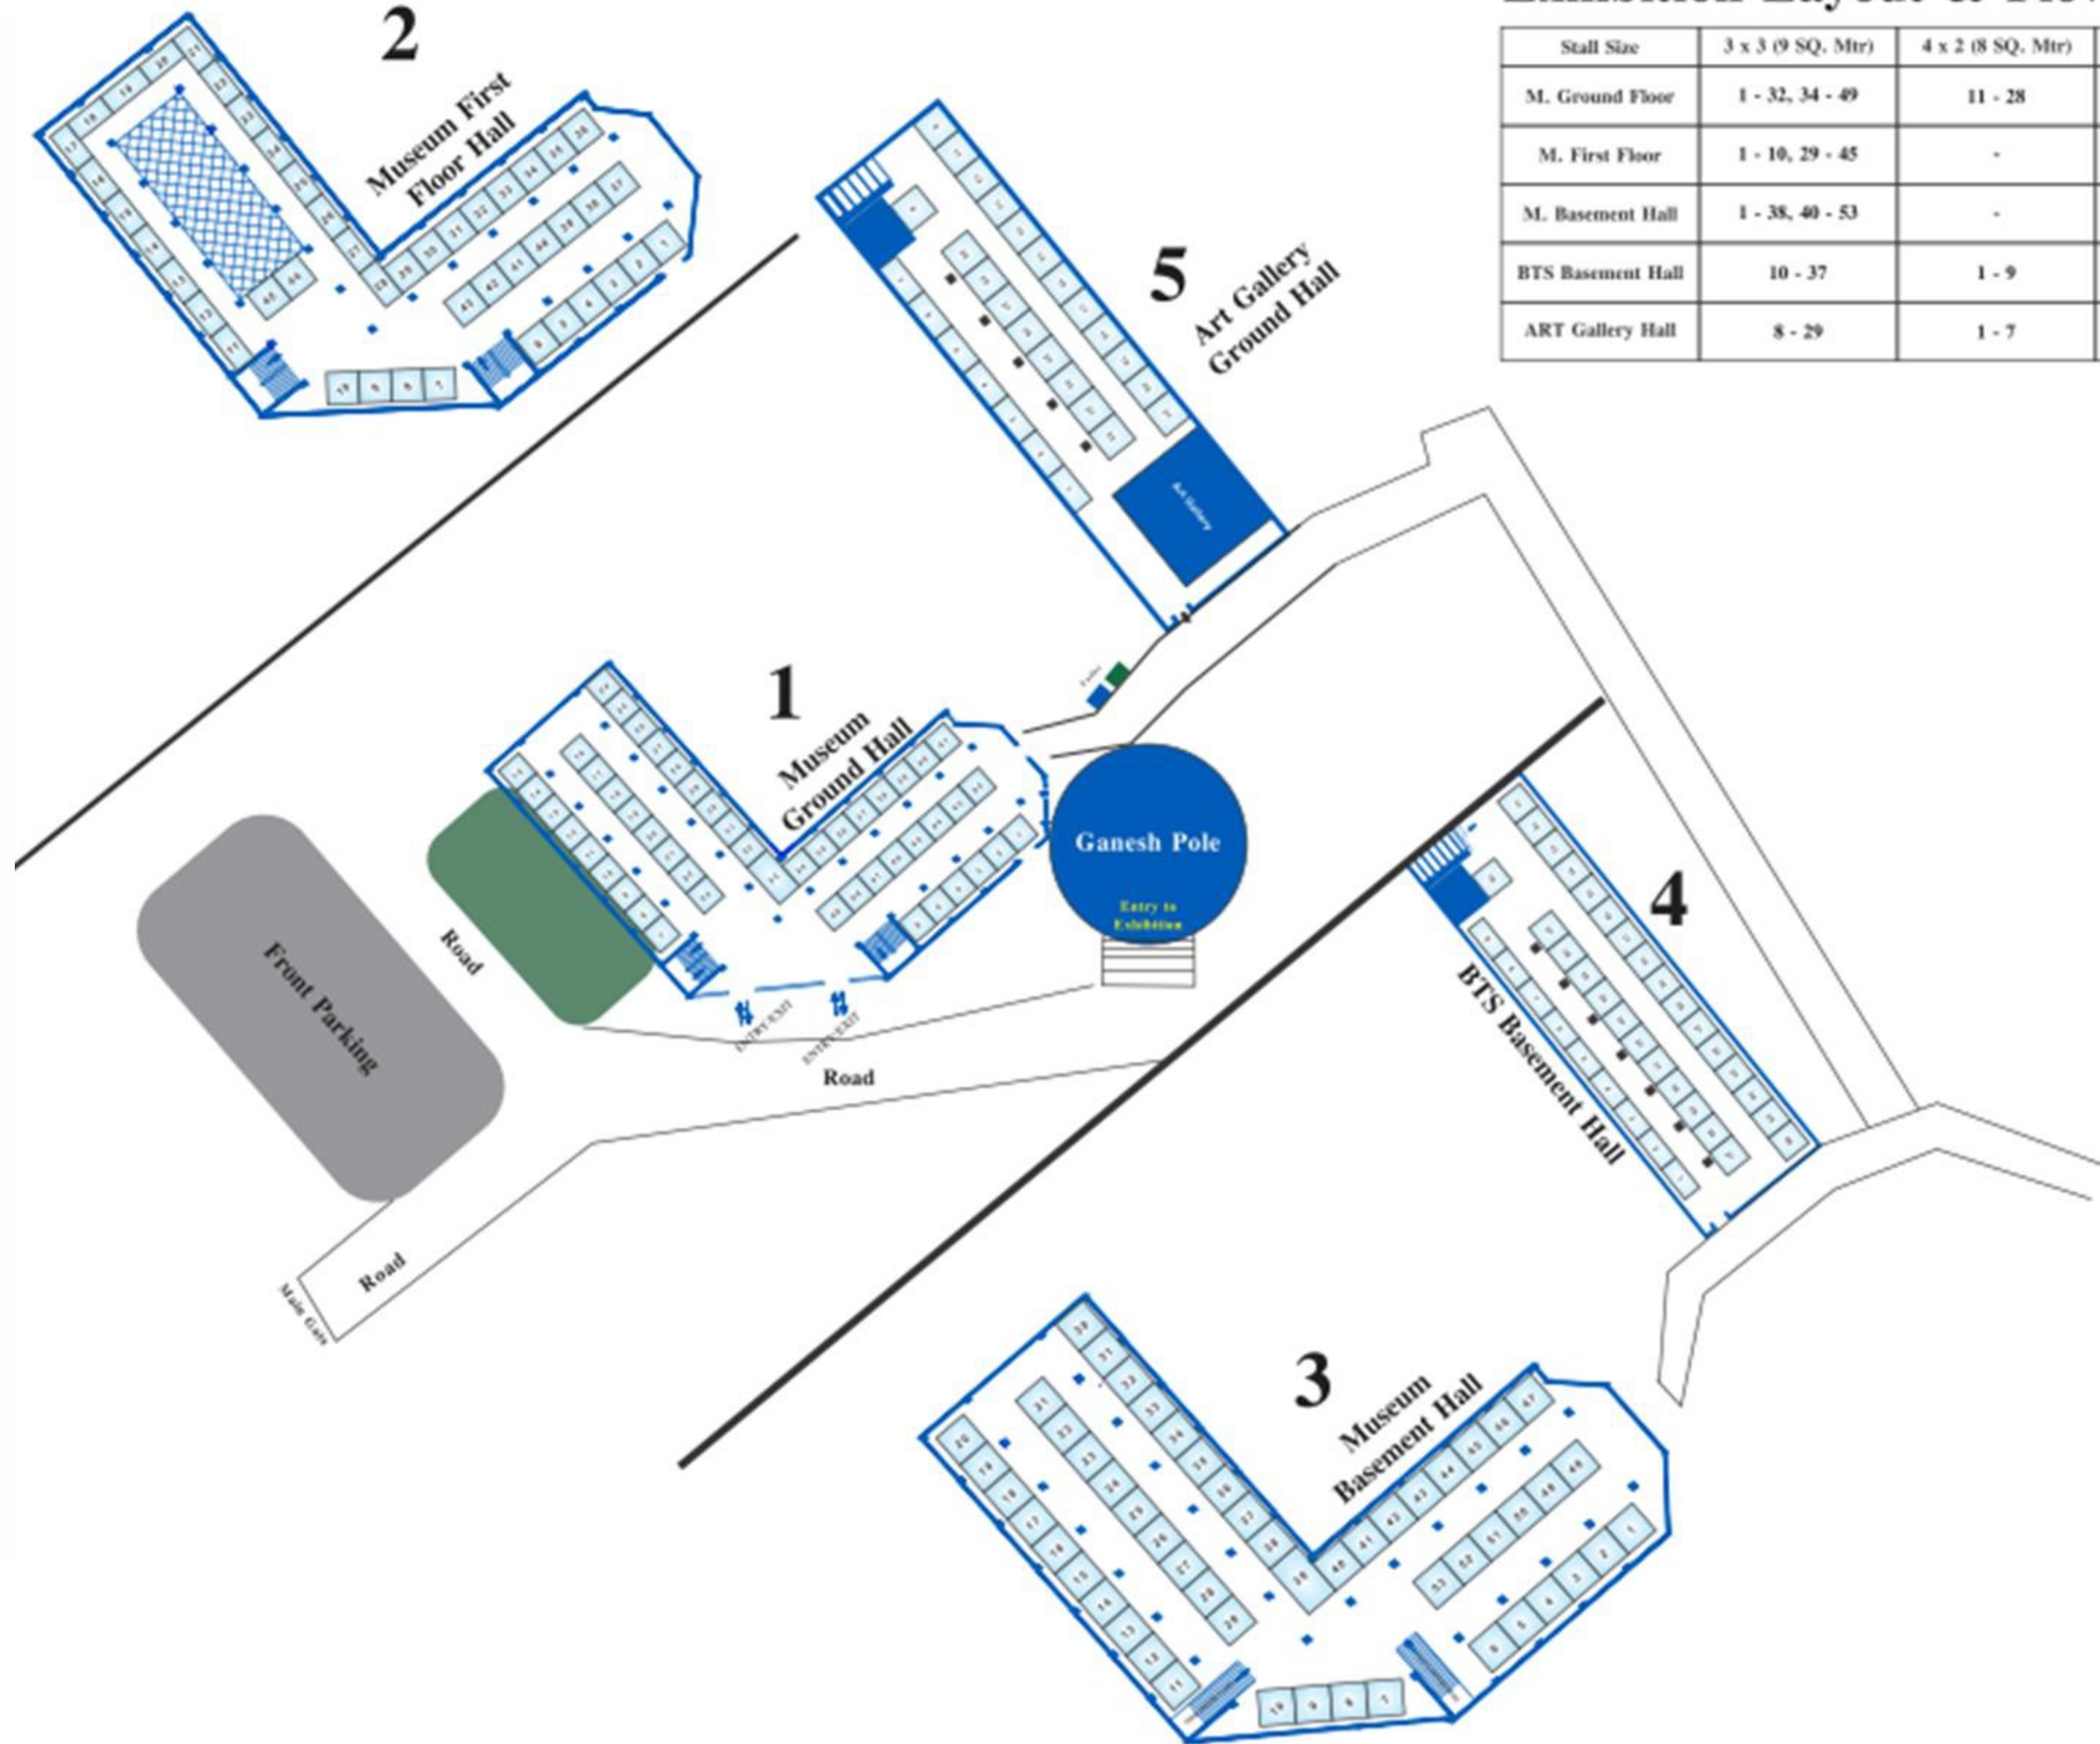

# **Rajasthan Domestic Travel Mart 2022**

---

**July 22-24 , 2022**

**Venue : B M Birla Convention Centre, Jaipur**

## Exhibition Layout & Flow

Stall Size	3 x 3 (9 SQ. Mtr)	4 x 2 (8 SQ. Mtr)	5 x 3 (15 SQ. Mtr)
M. Ground Floor	1 - 32, 34 - 49	11 - 28	33
M. First Floor	1 - 10, 29 - 45	-	-
M. Basement Hall	1 - 38, 40 - 53	-	39
BTS Basement Hall	10 - 37	1 - 9	-
ART Gallery Hall	8 - 29	1 - 7	-

# Rajasthan Domestic Travel Mart 2022

July 22-24, 2022

Venue : B M Birla Convention Centre, Jaipur

EXHIBITION LAYOUT PLAN  
MUSEUM HALL (GROUND FLOOR)

GRID SIZE= 1M X 1M

**Rajasthan Domestic Travel Mart 2022**

July 22-24 , 2022

Venue : B M Birla Convention Centre, Jaipur

**MUSEUM HALL (Ground Floor)**

**Total No. of Stall : 50 Nos.**

1 - 24, 26 - 49 : 3 x 3 mtr

25 : 5 x 3 mtr

EXHIBITION LAYOUT PLAN  
MUSEUM HALL (FIRST FLOOR)