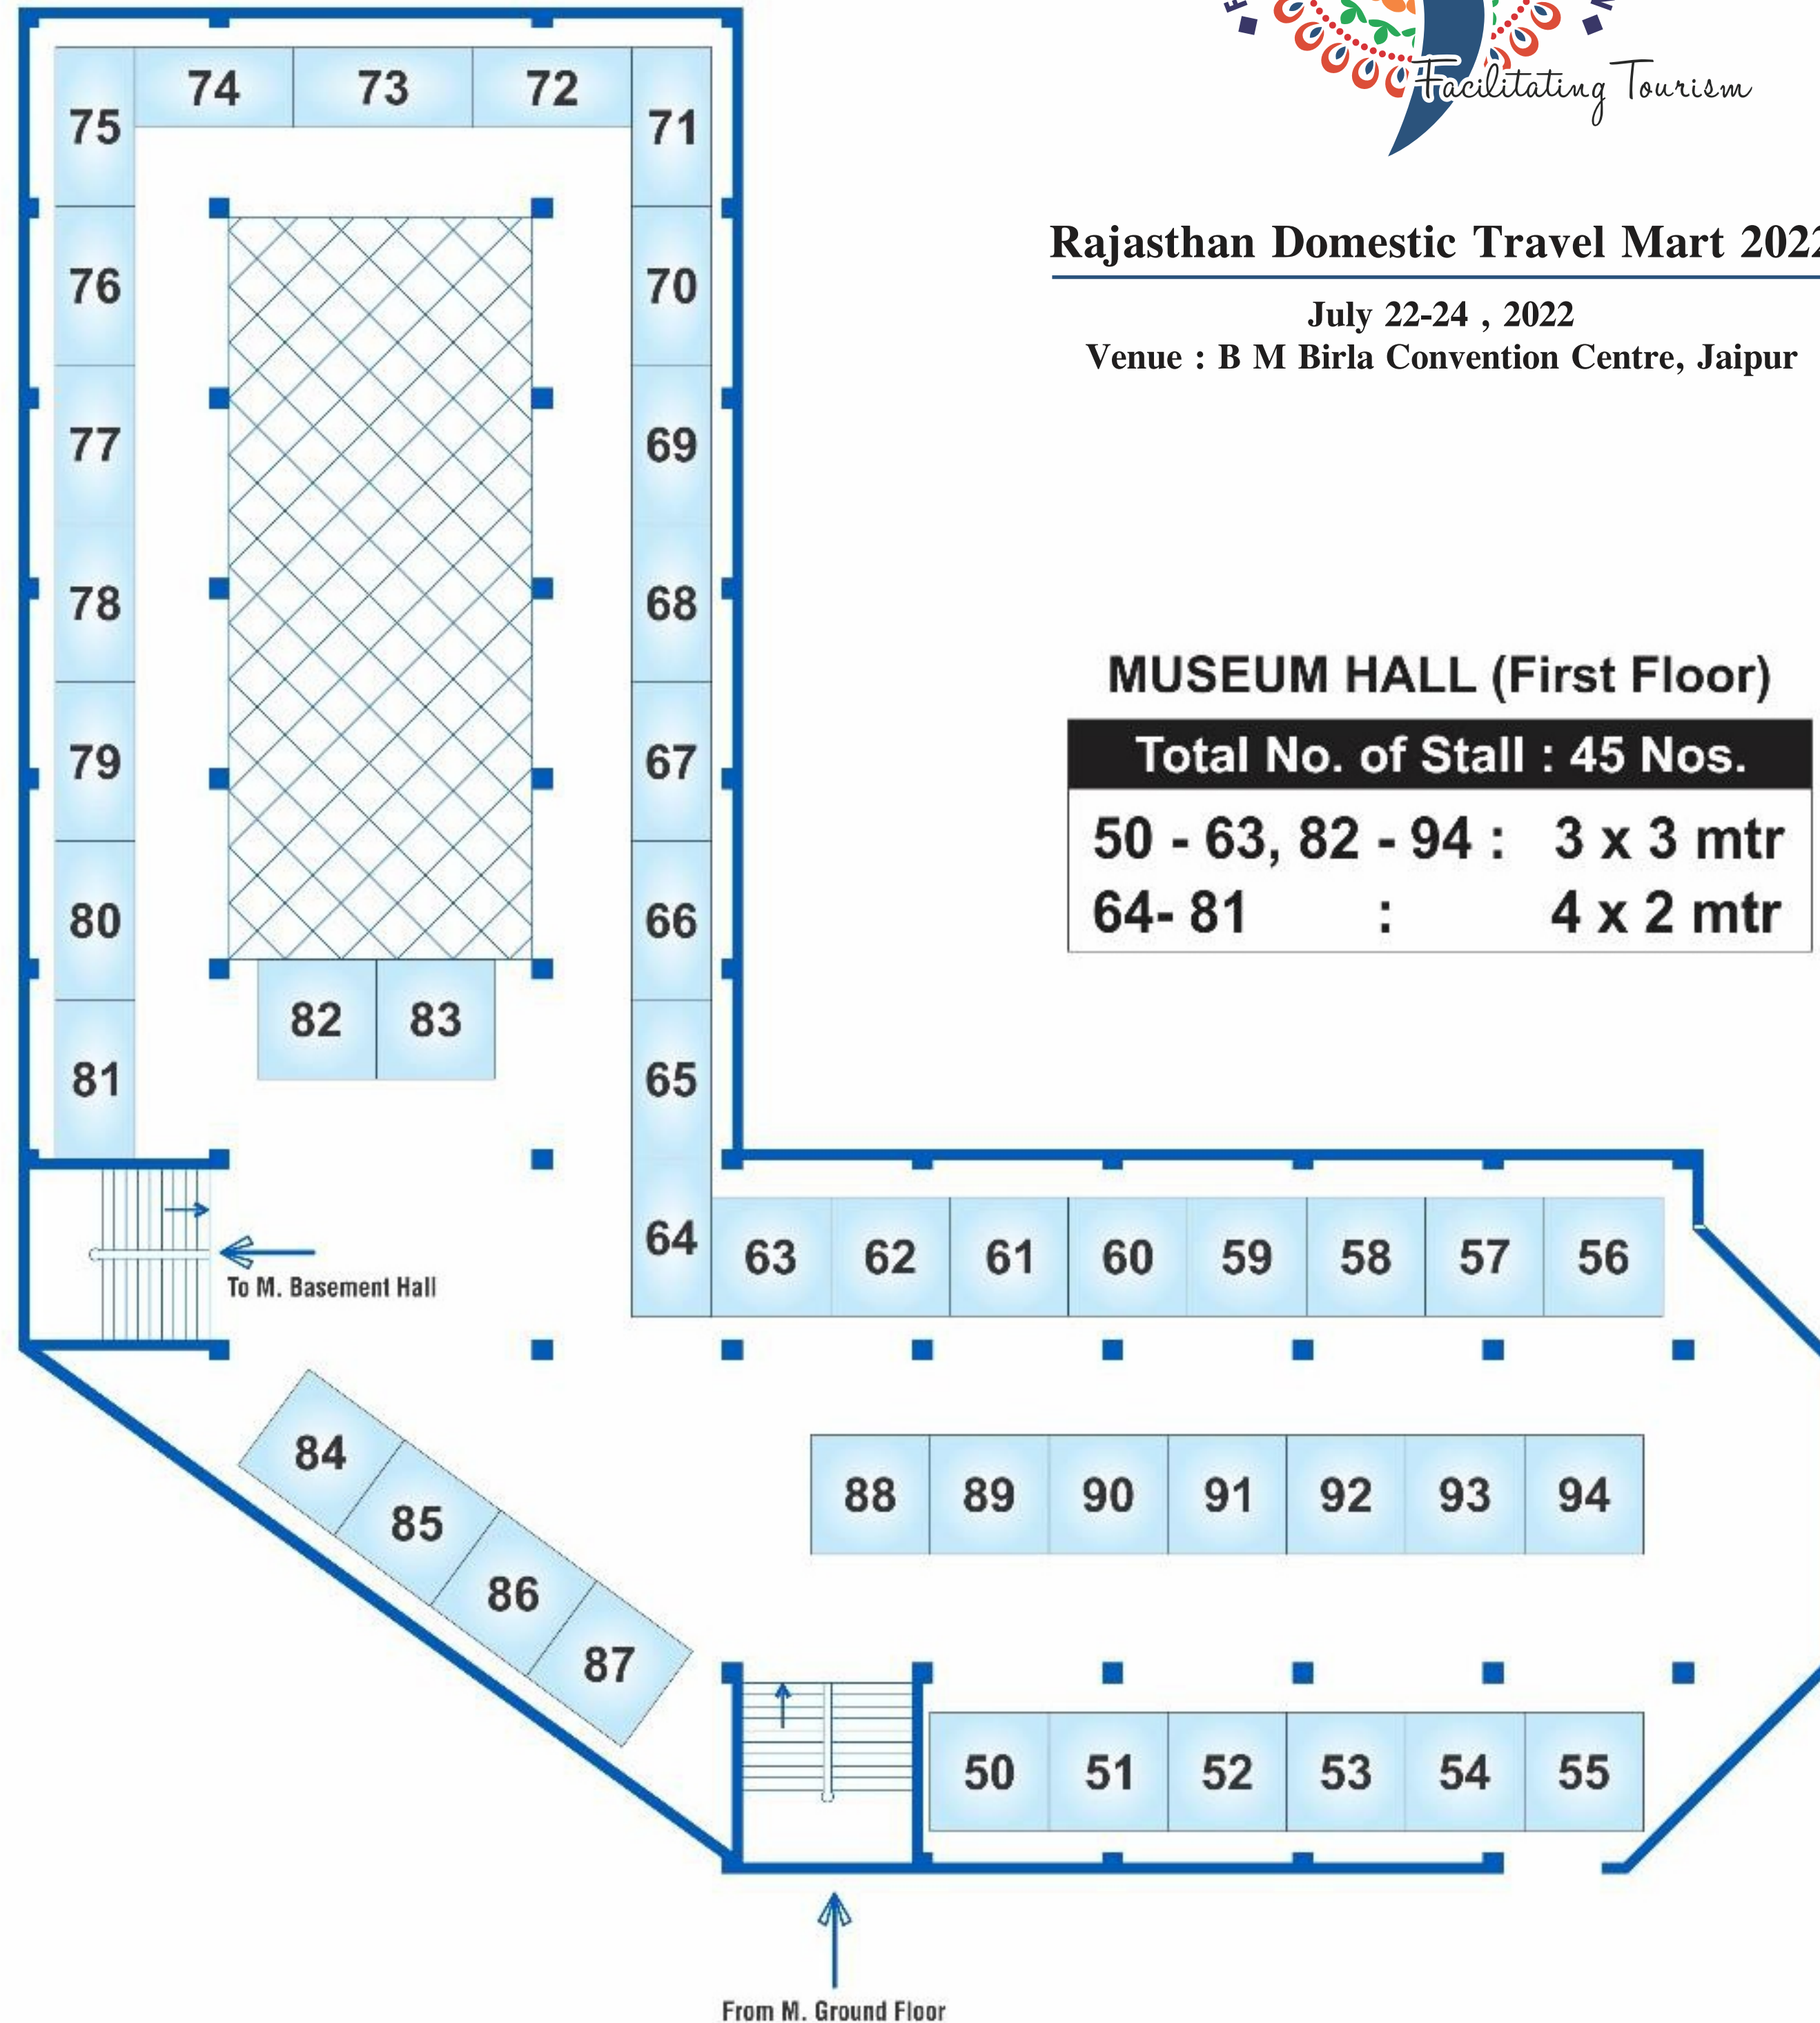

## Exhibition Layout & Flow

Stall Size	3 x 3 (9 SQ. Mtr)	4 x 2 (8 SQ. Mtr)	5 x 3 (15 SQ. Mtr)
M. Ground Floor	1 - 32, 34 - 49	11 - 28	33
M. First Floor	1 - 10, 29 - 45	-	-
M. Basement Hall	1 - 38, 40 - 53	-	39
BTS Basement Hall	10 - 37	1 - 9	-
ART Gallery Hall	8 - 29	1 - 7	-

July 22-24 , 2022

Venue : B M Birla Convention Centre, Jaipur

**MUSEUM HALL (Ground Floor)**

**Total No. of Stall : 50 Nos.**

1 - 24, 26 - 49 : 3 x 3 mtr

25 : 5 x 3 mtr

EXHIBITION LAYOUT PLAN  
MUSEUM HALL (FIRST FLOOR)

**Rajasthan Domestic Travel Mart 2022**

July 22-24 , 2022

Venue : B M Birla Convention Centre, Jaipur

**MUSEUM HALL (First Floor)**

**Total No. of Stall : 45 Nos.**

50 - 63, 82 - 94 : 3 x 3 mtr

64- 81 : 4 x 2 mtr

EXHIBITION LAYOUT PLAN  
MUSEUM HALL (BASEMENT)

GRID SIZE= 1M X 1M

**Rajasthan Domestic Travel Mart 2022**

July 22-24 , 2022

Venue : B M Birla Convention Centre, Jaipur

**MUSEUM HALL (BASEMENT)**

**Total No. of Stall : 53 Nos.**