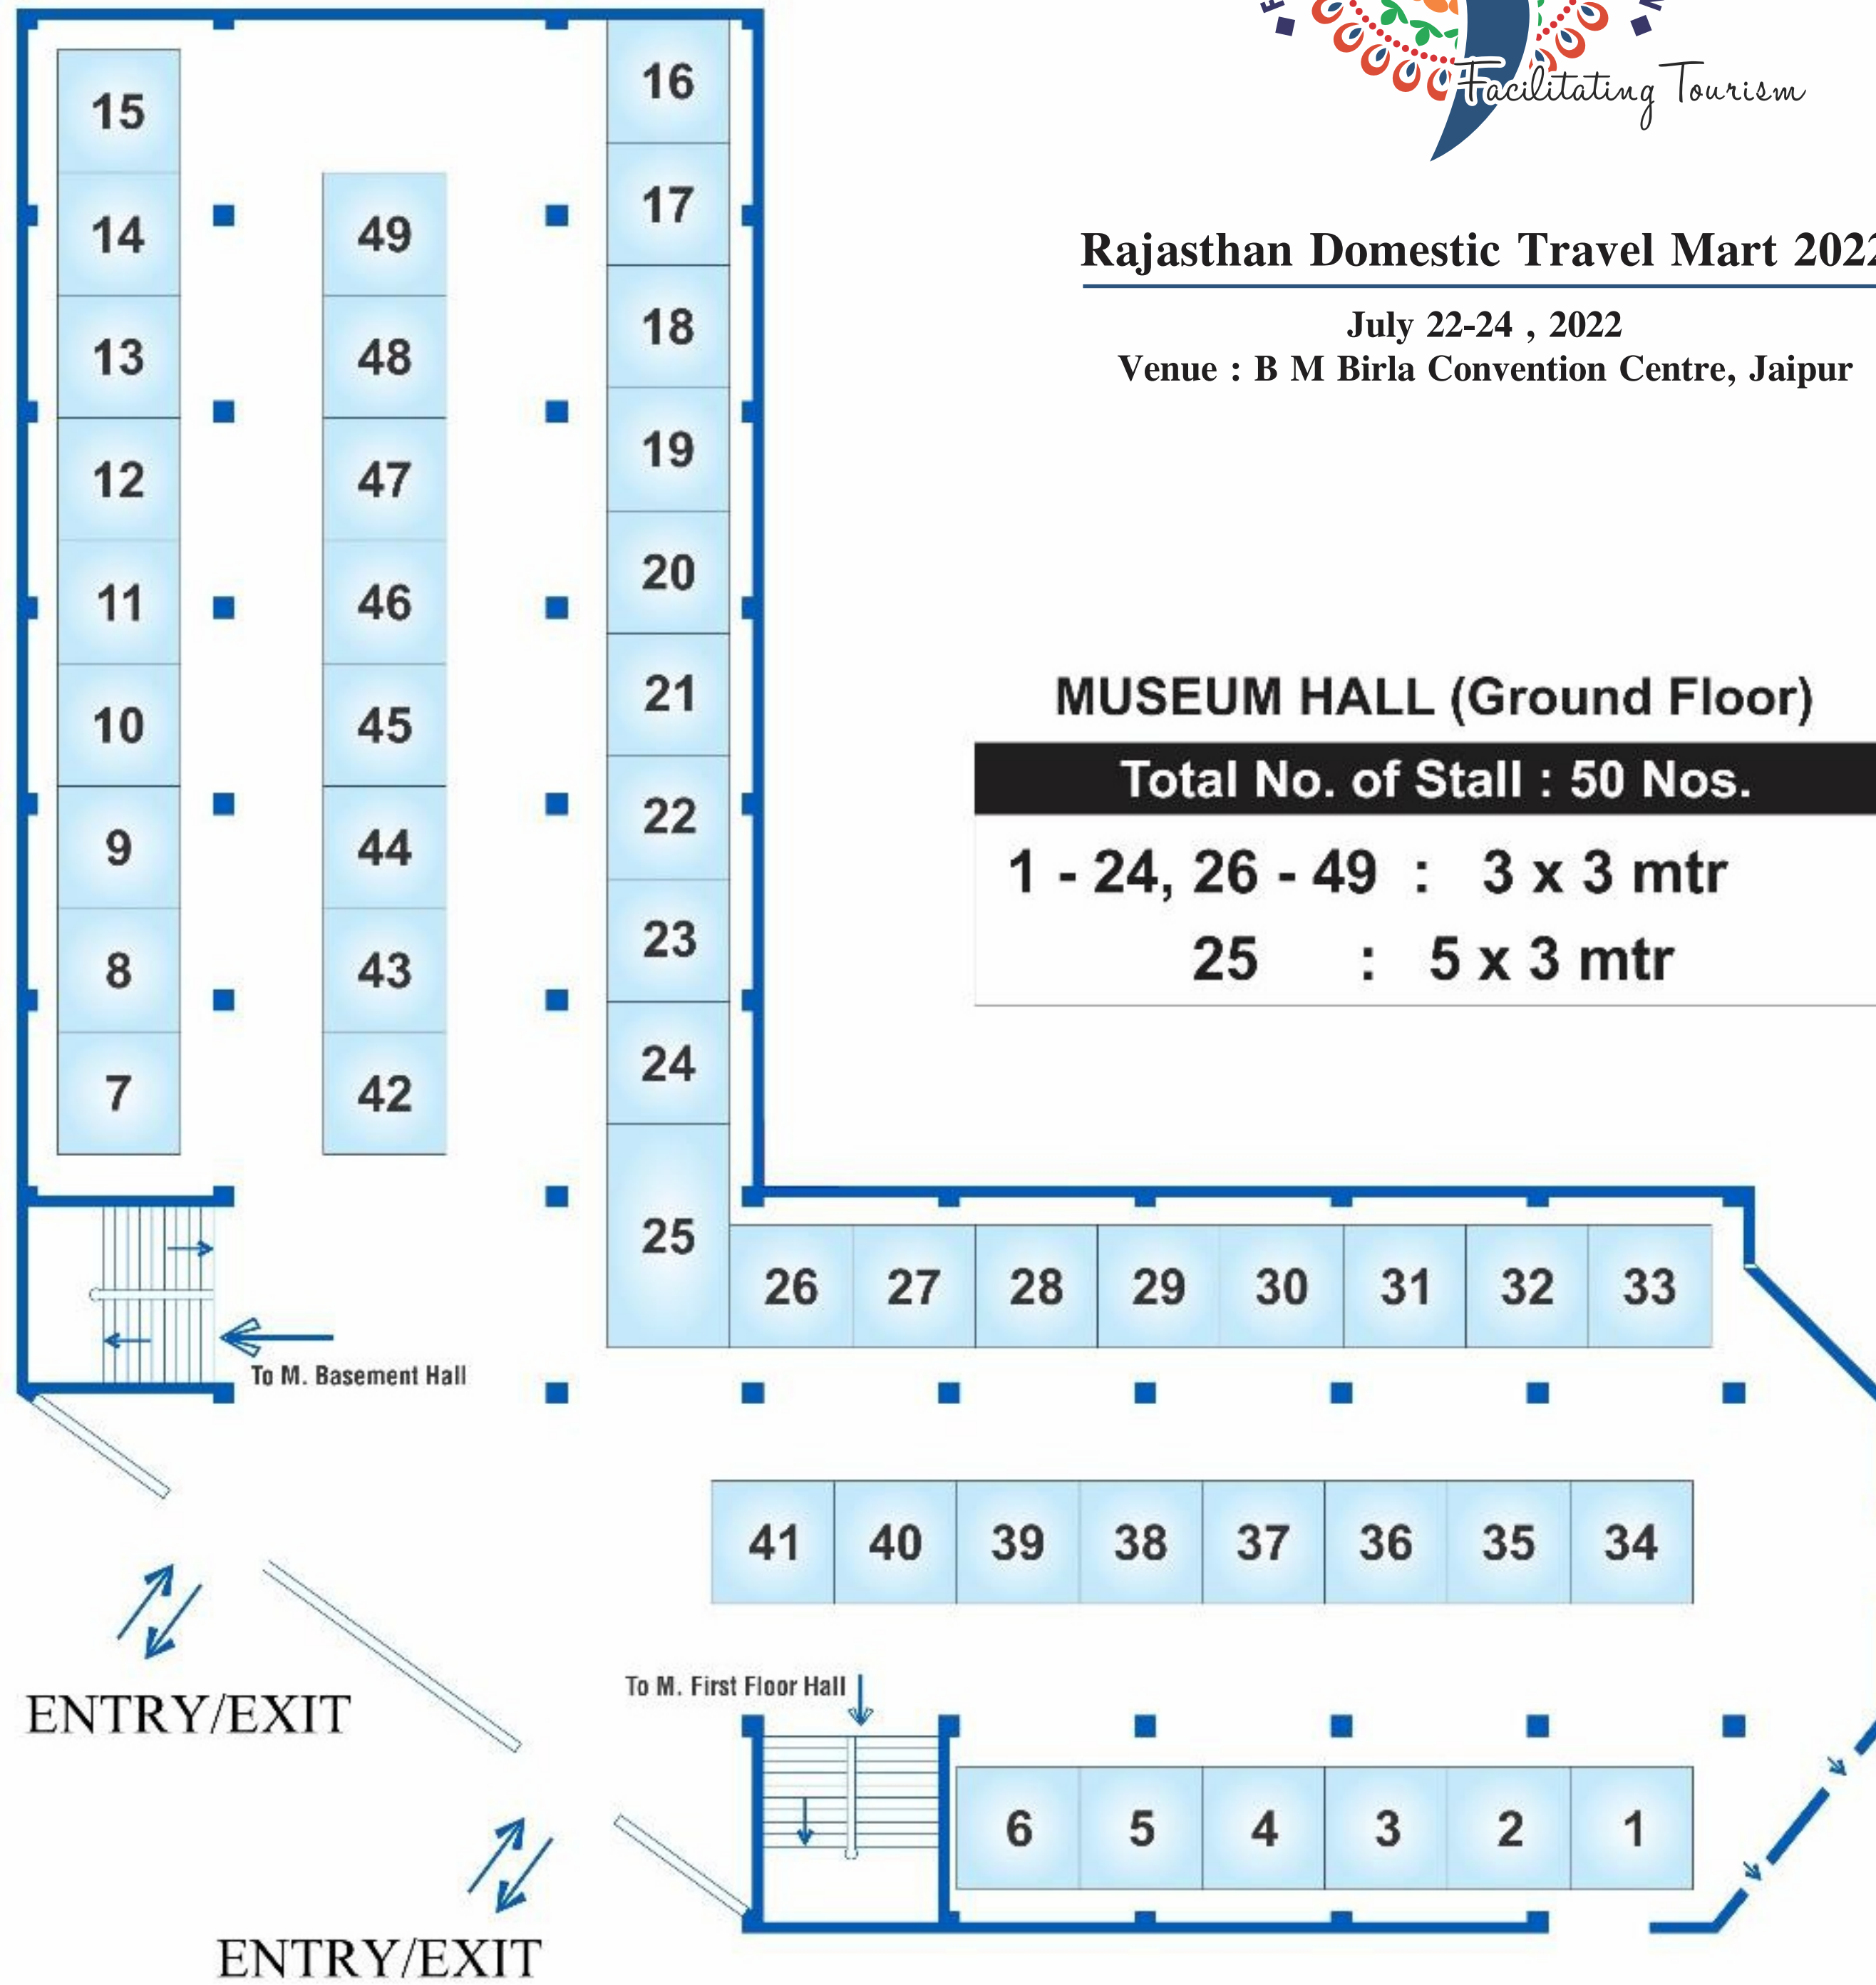

## Exhibition Layout & Flow

Stall Size	3 x 3 (9 SQ. Mtr)	4 x 2 (8 SQ. Mtr)	5 x 3 (15 SQ. Mtr)
M. Ground Floor	1 - 32, 34 - 49	11 - 28	33
M. First Floor	1 - 10, 29 - 45	-	-
M. Basement Hall	1 - 38, 40 - 53	-	39
BTS Basement Hall	10 - 37	1 - 9	-
ART Gallery Hall	8 - 29	1 - 7	-

# Rajasthan Domestic Travel Mart 2022

July 22-24, 2022

Venue : B M Birla Convention Centre, Jaipur

EXHIBITION LAYOUT PLAN  
MUSEUM HALL (GROUND FLOOR)

GRID SIZE= 1M X 1M

**Rajasthan Domestic Travel Mart 2022**

July 22-24 , 2022

Venue : B M Birla Convention Centre, Jaipur

**MUSEUM HALL (Ground Floor)**

**Total No. of Stall : 50 Nos.**

1 - 24, 26 - 49 : 3 x 3 mtr

25 : 5 x 3 mtr

EXHIBITION LAYOUT PLAN  
MUSEUM HALL (FIRST FLOOR)

**Rajasthan Domestic Travel Mart 2022**

July 22-24 , 2022

Venue : B M Birla Convention Centre, Jaipur

**MUSEUM HALL (First Floor)**

**Total No. of Stall : 45 Nos.**

50 - 63, 82 - 94 : 3 x 3 mtr

64- 81 : 4 x 2 mtr