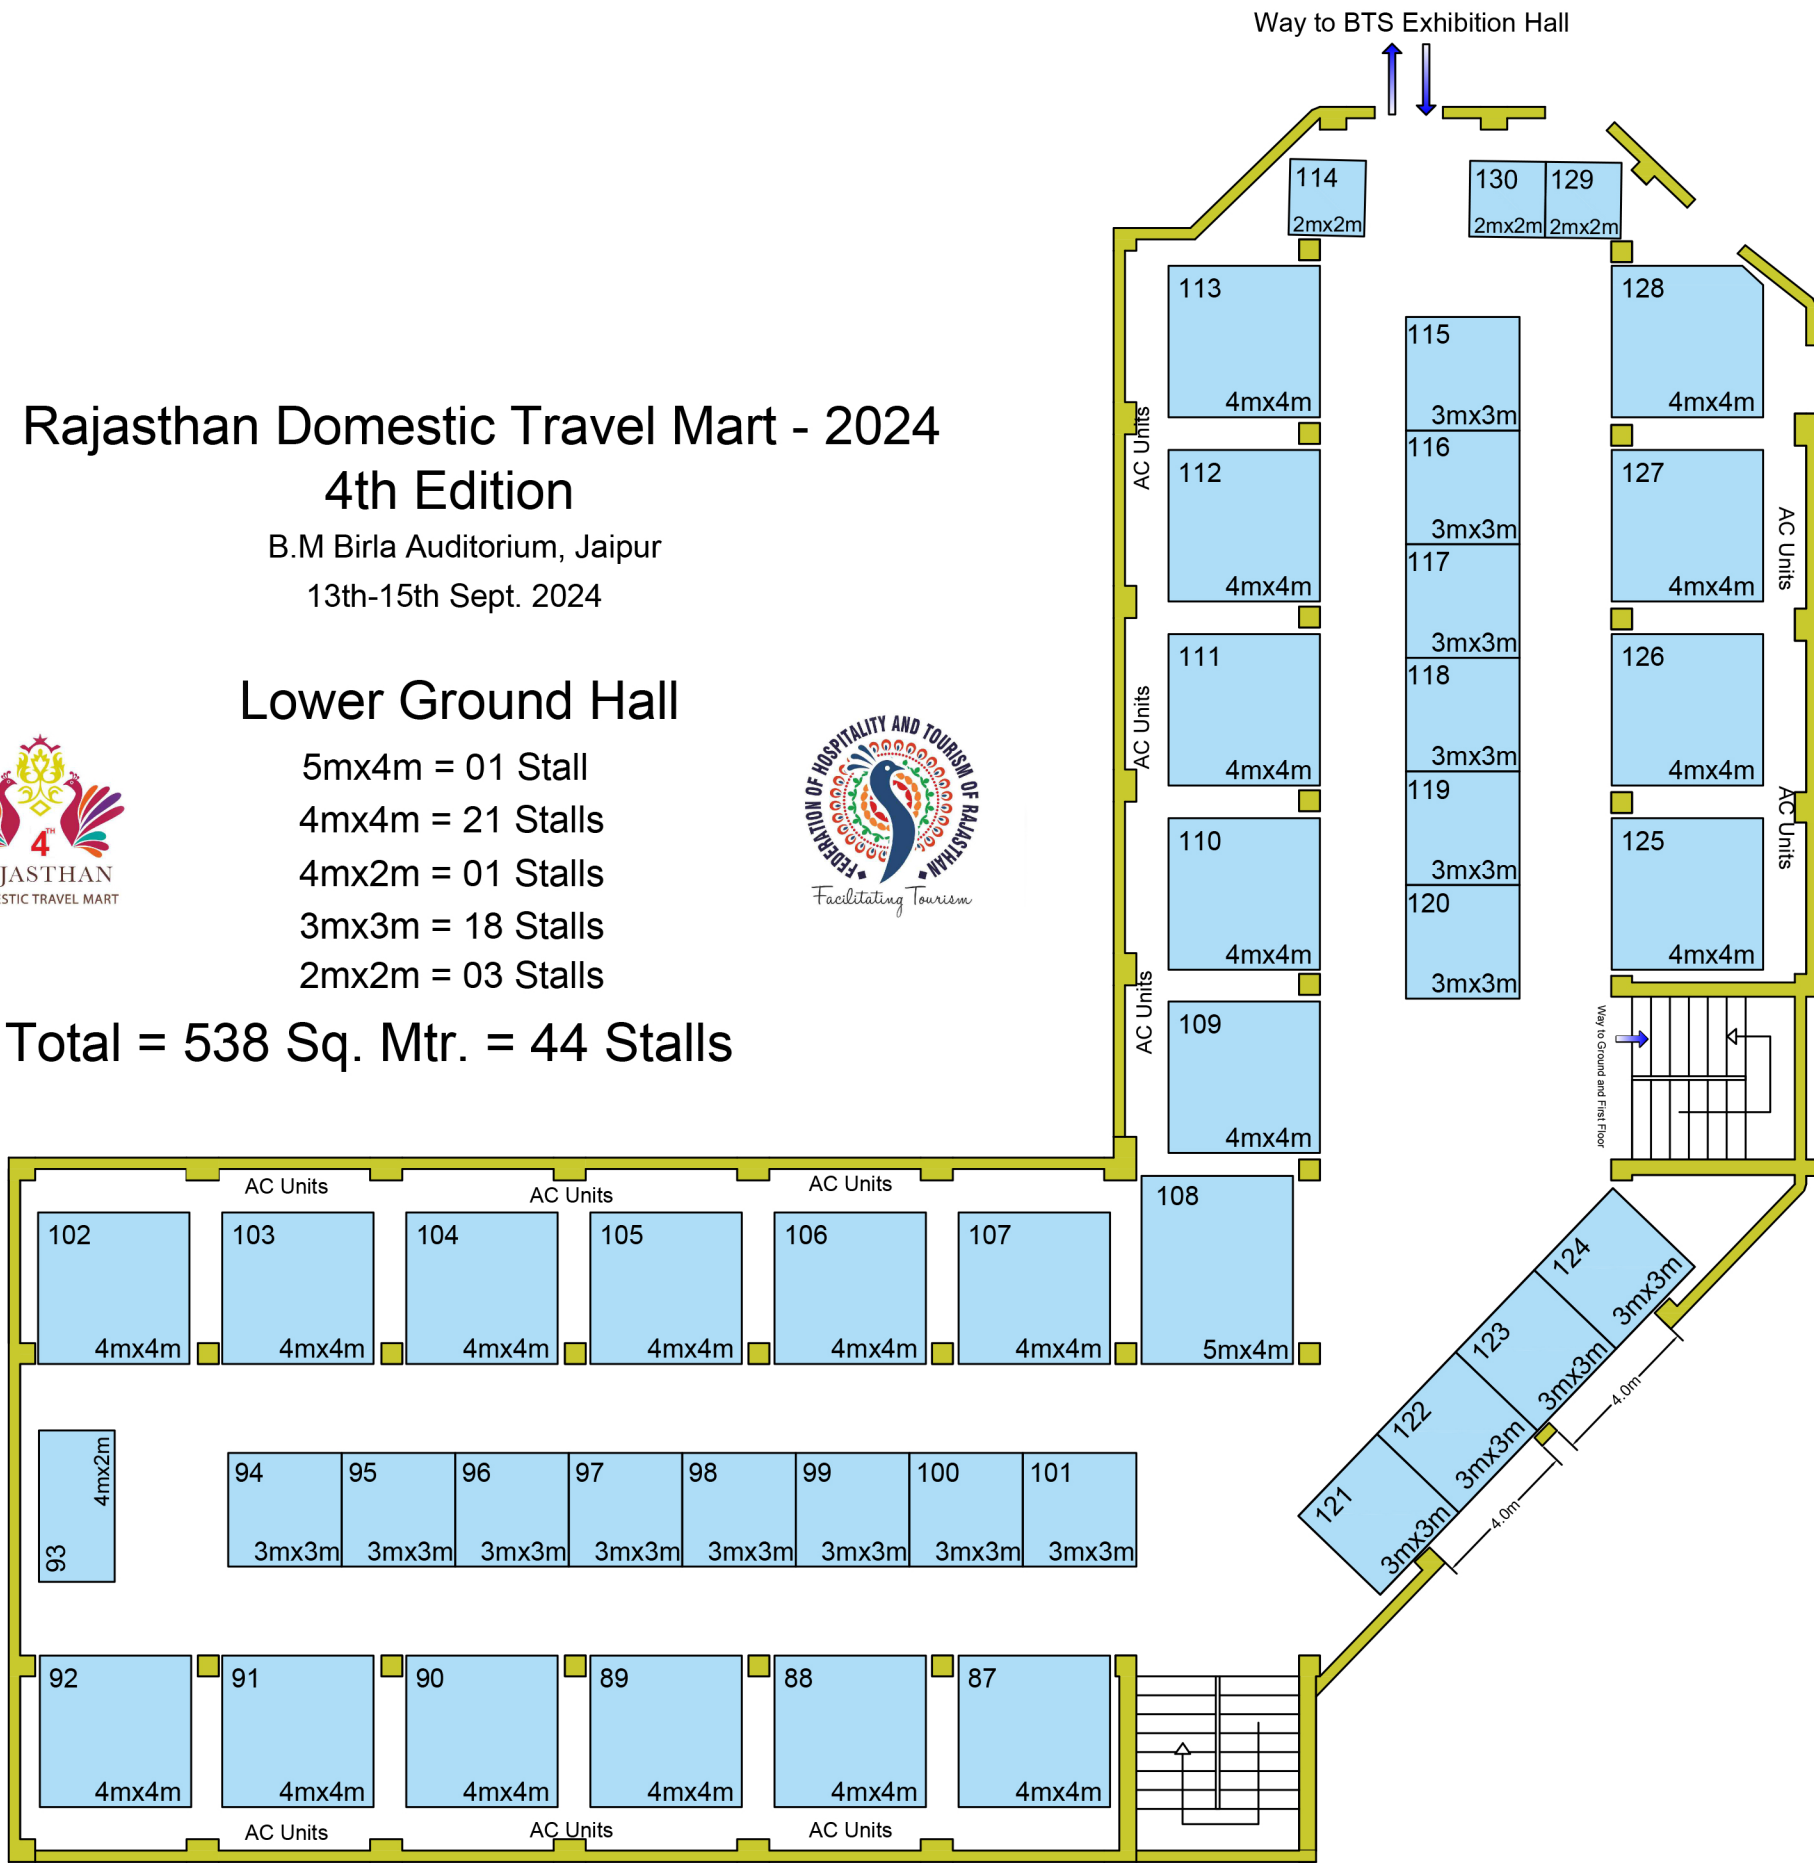

Rajasthan Domestic Travel Mart - 2024

B.M. Birla Auditorium, Jaipur

13th-15th Sept. 2024

2
First Floor
Total No. of Stall - 43

5
BTS Lower Ground Hall
Total No. of Stall - 41

4
Art Gallery
Total No. of Stall - 29

Ground Floor

5mx4m = 01 Stall

4mx4m = 17 Stalls

3mx3m = 19 Stalls

19mx3m = 01 Stall

Total = 520 Sq. Mtr. = 43 Stalls

Rajasthan Domestic Travel Mart - 2024

4th Edition

Total = 414 Sq. Mtr. = 43 Stalls

Rajasthan Domestic Travel Mart - 2024

4th Edition

B.M Birla Auditorium, Jaipur
13th-15th Sept. 2024

Lower Ground Hall

- 5mx4m = 01 Stall
- 4mx4m = 21 Stalls
- 4mx2m = 01 Stalls
- 3mx3m = 18 Stalls
- 2mx2m = 03 Stalls

Total = 538 Sq. Mtr. = 44 Stalls

Rajasthan Domestic Travel Mart - 2024

4th Edition

B.M Birla Auditorium, Jaipur

13th-15th Sept. 2024

Art Gallery

3mx3m = 11

3mx2m = 10