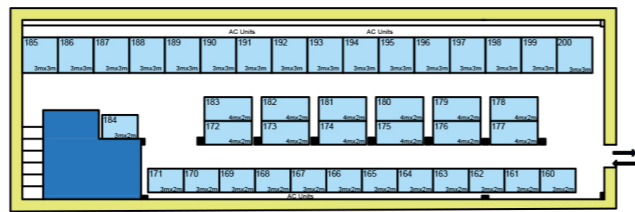

Rajasthan Domestic Travel Mart - 2024

B.M. Birla Auditorium, Jaipur

13th-15th Sept. 2024

2
First Floor
Total No. of Stall - 43

5
BTS Lower Ground Hall
Total No. of Stall - 41

4
Art Gallery
Total No. of Stall - 29

1
Ground Floor
Total No. of Stall - 43

3
Lower Ground Hall
Total No. of Stall - 44

Front Parking

||
Main Gate

Rajasthan Domestic Travel Mart - 2024

4th Edition

B.M Birla Auditorium, Jaipur

13th-15th Sept. 2024

Ground Floor

5mx4m = 01 Stall

4mx4m = 17 Stalls

3mx3m = 19 Stalls

19mx3m = 01 Stall

Total = 520 Sq. Mtr. = 43 Stalls

Rajasthan Domestic Travel Mart - 2024

4th Edition

B.M Birla Auditorium, Jaipur

13th-15th Sept. 2024

First Floor

5mx2m = 01 Stall

4mx4m = 09 Stalls

4mx2m = 17 Stalls

3mx3m = 12 Stalls

2mx2m = 04 Stalls