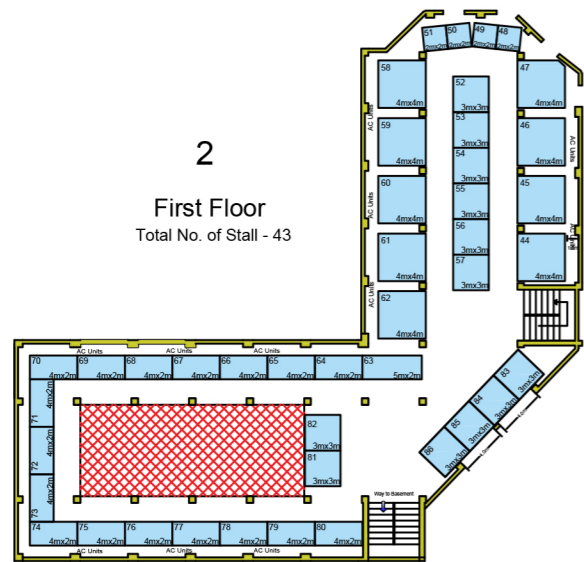

Rajasthan Domestic Travel Mart - 2024

B.M. Birla Auditorium, Jaipur

13th-15th Sept. 2024

2
First Floor
Total No. of Stall - 43

5
BTS Lower Ground Hall
Total No. of Stall - 41

4
Art Gallery
Total No. of Stall - 29

1
Ground Floor
Total No. of Stall - 43

3
Lower Ground Hall
Total No. of Stall - 44

Front Parking

||
Main Gate

Rajasthan Domestic Travel Mart - 2024

4th Edition

B.M Birla Auditorium, Jaipur

13th-15th Sept. 2024

Ground Floor

5mx4m = 01 Stall

4mx4m = 17 Stalls

3mx3m = 19 Stalls

19mx3m = 01 Stall

Total = 520 Sq. Mtr. = 43 Stalls

Rajasthan Domestic Travel Mart - 2024

4th Edition

B.M Birla Auditorium, Jaipur

13th-15th Sept. 2024

First Floor

5mx2m = 01 Stall

4mx4m = 09 Stalls

4mx2m = 17 Stalls

3mx3m = 12 Stalls

2mx2m = 04 Stalls