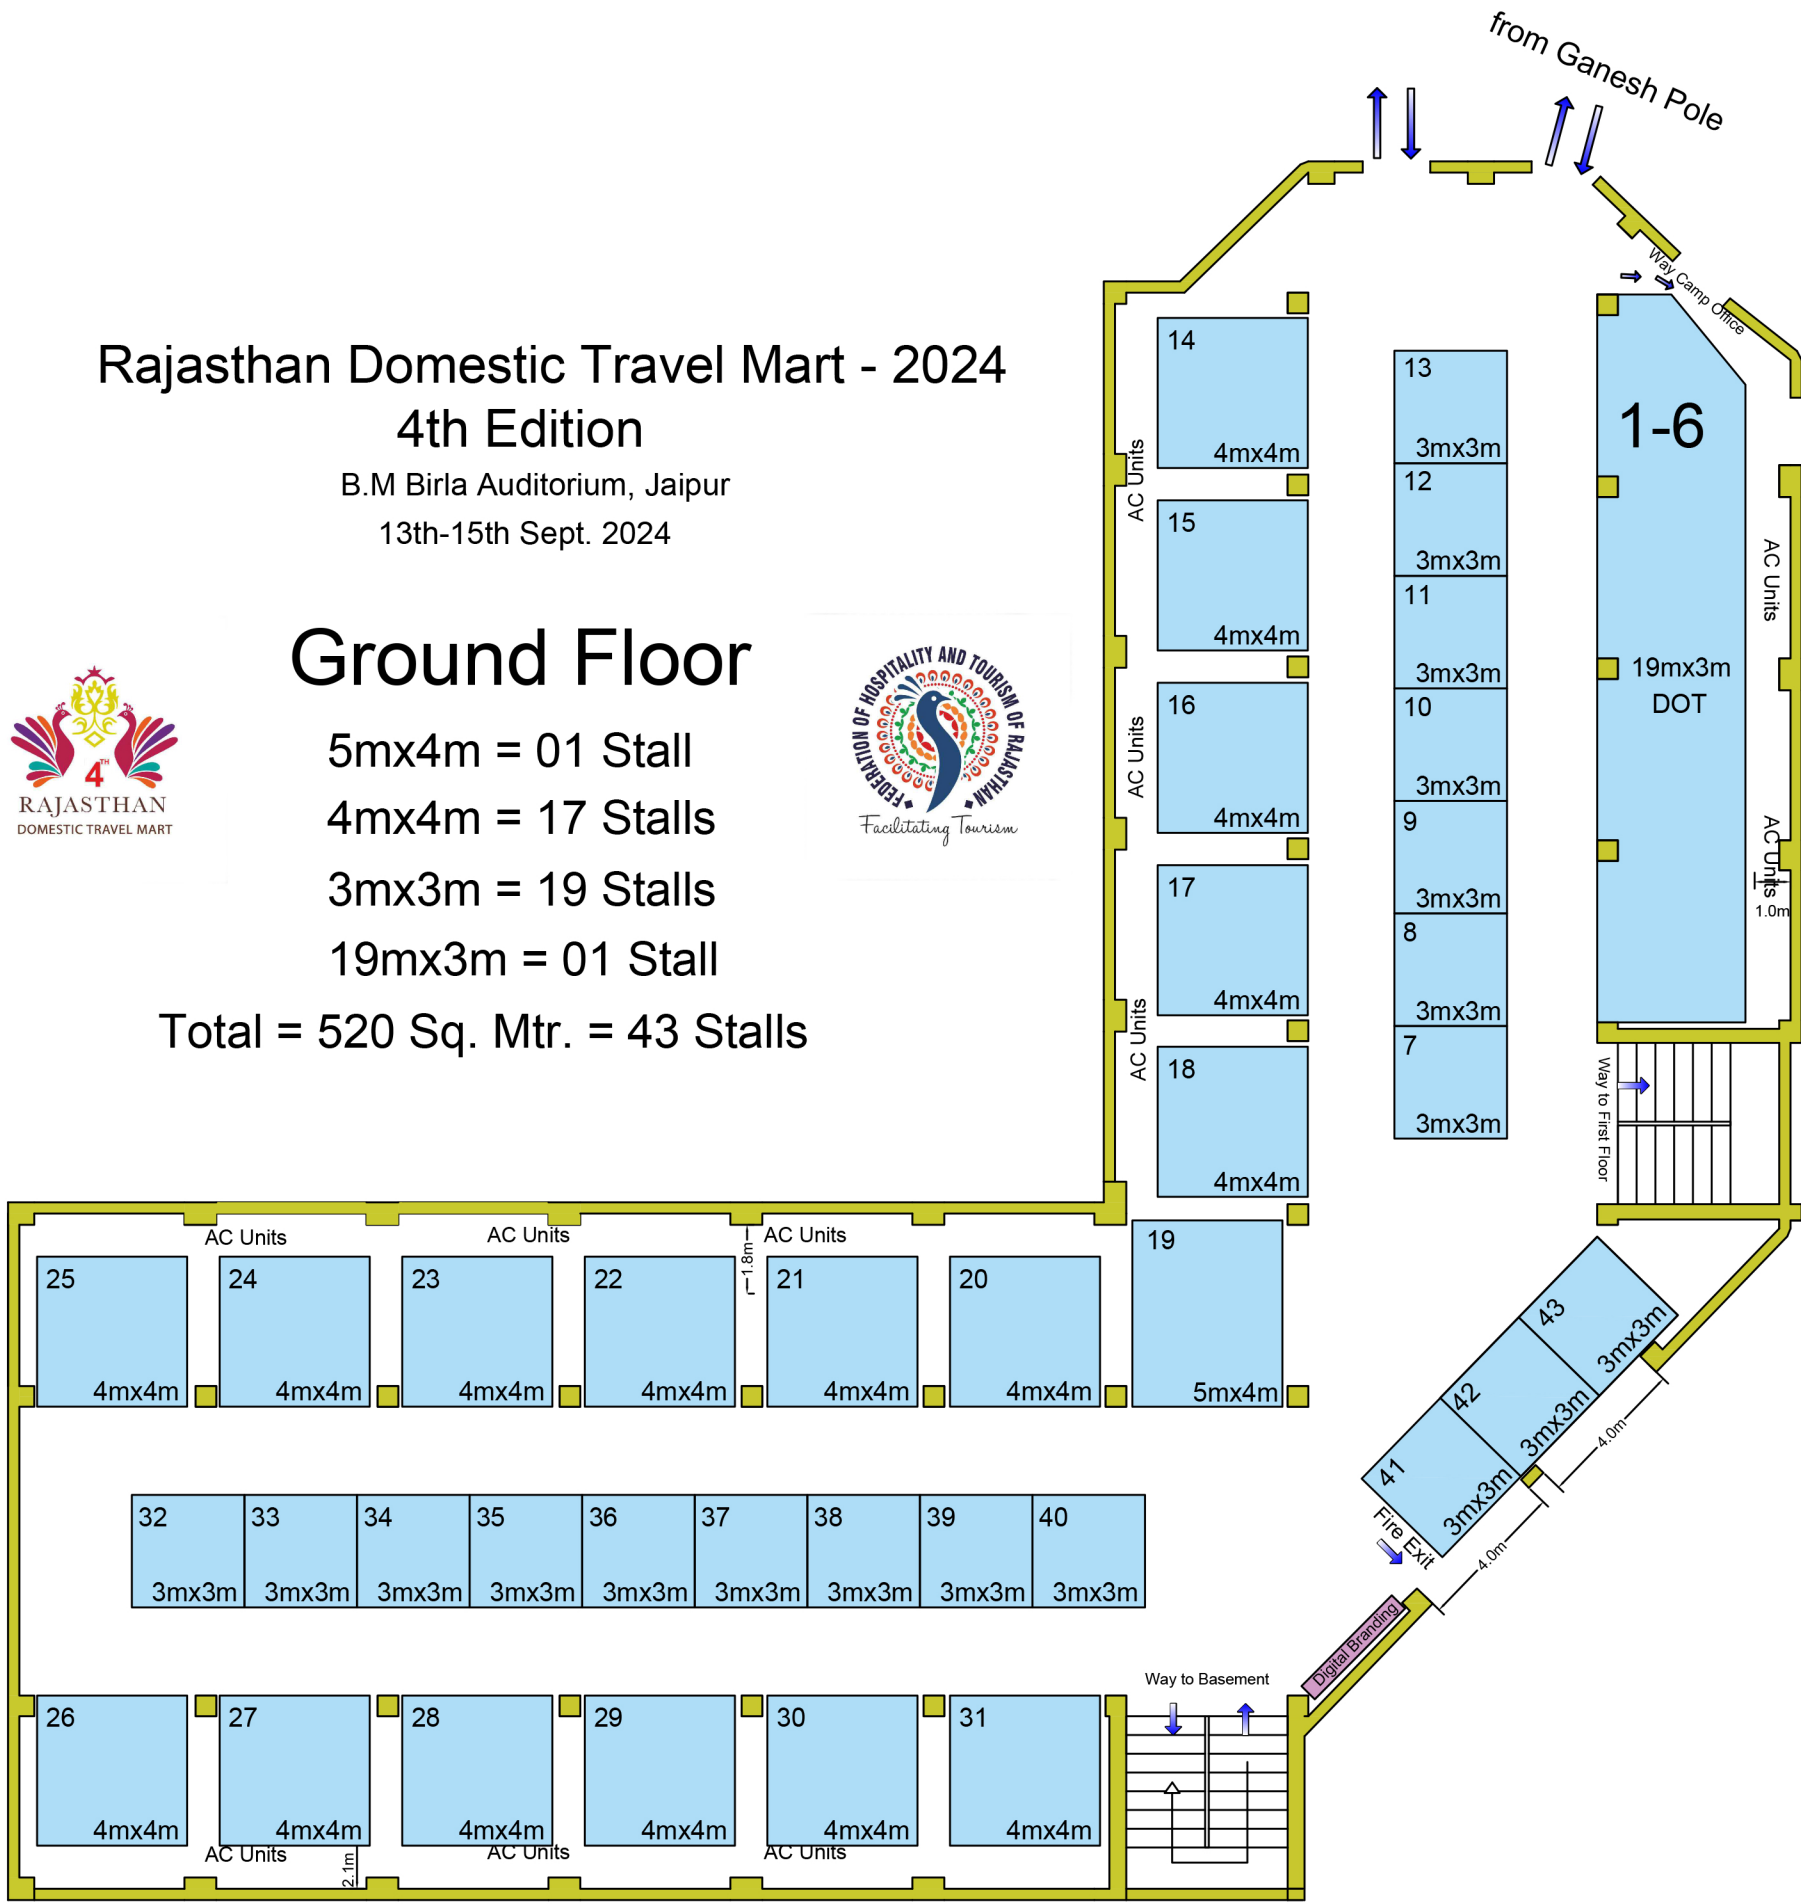

1
Ground Floor
Total No. of Stall - 43

3
Lower Ground Hall
Total No. of Stall - 44

Front Parking

||
Main Gate

Rajasthan Domestic Travel Mart - 2024

4th Edition

B.M Birla Auditorium, Jaipur

13th-15th Sept. 2024

Ground Floor

5mx4m = 01 Stall

4mx4m = 17 Stalls

3mx3m = 19 Stalls

19mx3m = 01 Stall

Total = 520 Sq. Mtr. = 43 Stalls

Rajasthan Domestic Travel Mart - 2024

4th Edition

B.M Birla Auditorium, Jaipur

13th-15th Sept. 2024

First Floor

5mx2m = 01 Stall

4mx4m = 09 Stalls

4mx2m = 17 Stalls

3mx3m = 12 Stalls

2mx2m = 04 Stalls

Total = 414 Sq. Mtr. = 43 Stalls

Rajasthan Domestic Travel Mart - 2024

4th Edition

B.M Birla Auditorium, Jaipur
13th-15th Sept. 2024

Lower Ground Hall

- 5mx4m = 01 Stall
- 4mx4m = 21 Stalls
- 4mx2m = 01 Stalls
- 3mx3m = 18 Stalls
- 2mx2m = 03 Stalls