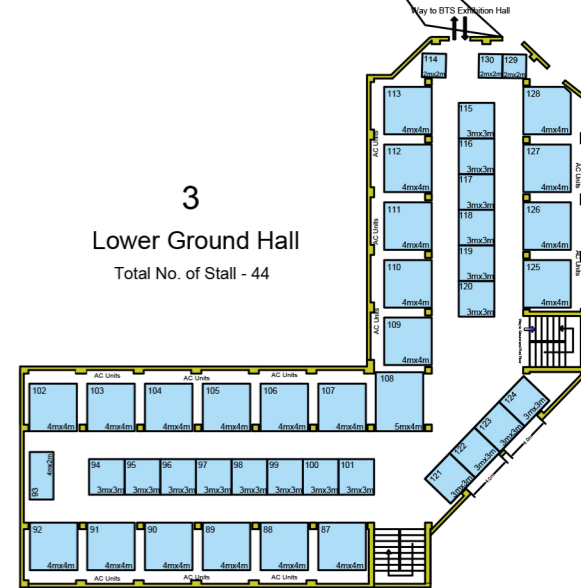

Rajasthan Domestic Travel Mart - 2024

B.M. Birla Auditorium, Jaipur

13th-15th Sept. 2024

2
First Floor
Total No. of Stall - 43

5
BTS Lower Ground Hall
Total No. of Stall - 41

4
Art Gallery
Total No. of Stall - 29

1
Ground Floor
Total No. of Stall - 43

3
Lower Ground Hall
Total No. of Stall - 44

Front Parking

||
Main Gate

Rajasthan Domestic Travel Mart - 2024

4th Edition

B.M Birla Auditorium, Jaipur

13th-15th Sept. 2024

Ground Floor

5mx4m = 01 Stall

4mx4m = 17 Stalls

3mx3m = 19 Stalls

19mx3m = 01 Stall

Total = 520 Sq. Mtr. = 43 Stalls

Rajasthan Domestic Travel Mart - 2024

4th Edition

B.M Birla Auditorium, Jaipur

13th-15th Sept. 2024

First Floor

5mx2m = 01 Stall

4mx4m = 09 Stalls

4mx2m = 17 Stalls

3mx3m = 12 Stalls

2mx2m = 04 Stalls