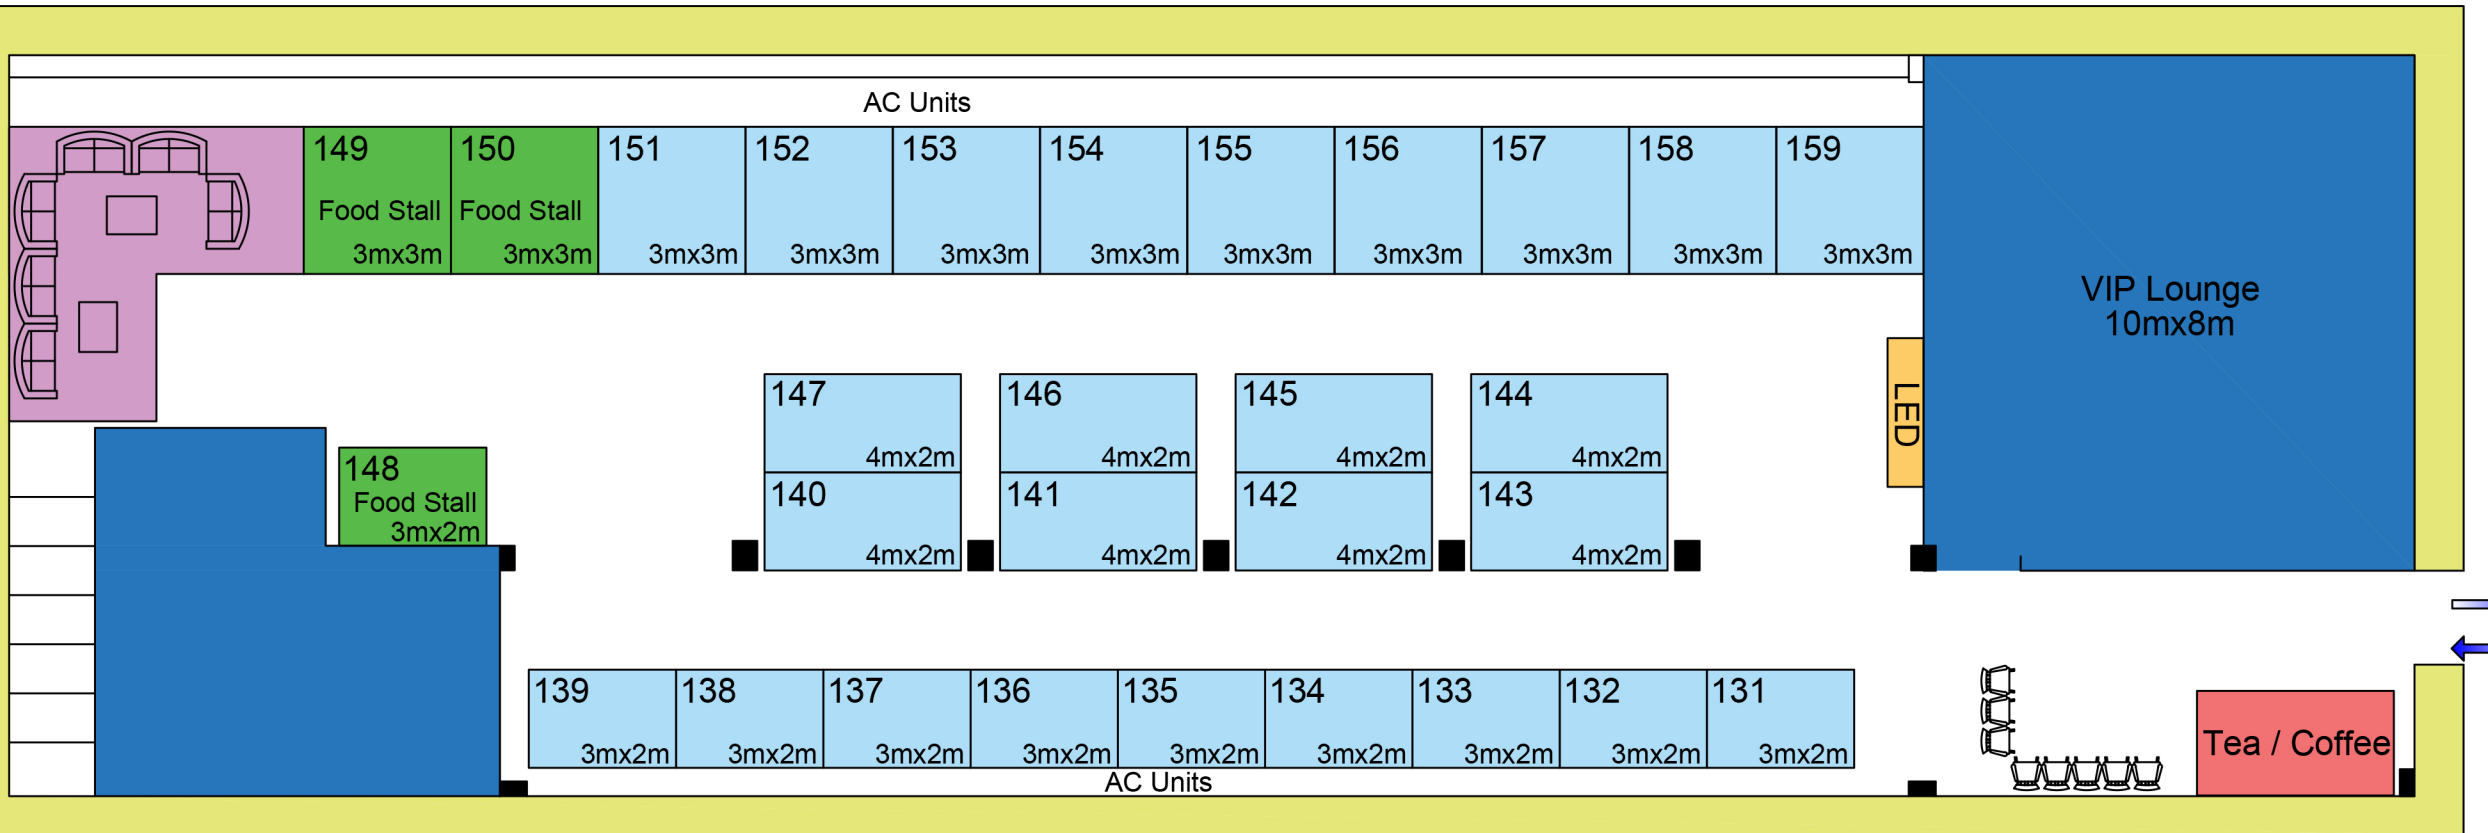

Total = 414 Sq. Mtr. = 43 Stalls

Rajasthan Domestic Travel Mart - 2024

4th Edition

B.M Birla Auditorium, Jaipur
13th-15th Sept. 2024

Lower Ground Hall

- 5mx4m = 01 Stall
- 4mx4m = 21 Stalls
- 4mx2m = 01 Stalls
- 3mx3m = 18 Stalls
- 2mx2m = 03 Stalls

Total = 538 Sq. Mtr. = 44 Stalls

Rajasthan Domestic Travel Mart - 2024

4th Edition

B.M Birla Auditorium, Jaipur

13th-15th Sept. 2024

Art Gallery

3mx3m = 11

3mx2m = 10

4mx2m = 08

Lounge - 27 Sq. Mtr.

Total = 250 Sq. Mtr. = 29 Stalls

Rajasthan Domestic Travel Mart - 2024

4th Edition

B.M Birla Auditorium, Jaipur

13th-15th Sept. 2024

BTS Lower Hall

3mx3m = 16

3mx2m = 13

4mx2m = 12

Total = 418 Sq. Mtr. = 41 Stalls